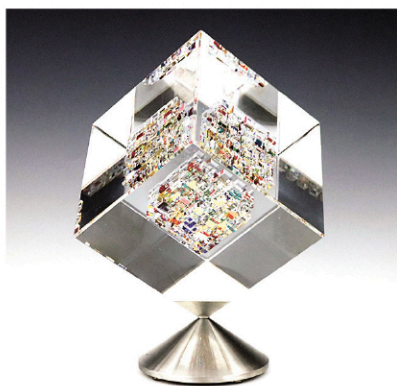

Partial Listing Includes: 19th century American Country Furniture including a Matteson painted chest from the Estate of Caroline Hebb, Trade signs, Folk Art and Outsider art by Moses Tolliver, Mariett McGeath & others from the Collection of Connie Covent, over 30 pieces of Gothic Revival period Furniture, 16th century Stained Glass Windows, Rembrandt Etchings, Illuminated Manuscripts and Lighting from a single collector, Collection of Southwestern, English & Chinese Jewelry, & much more!