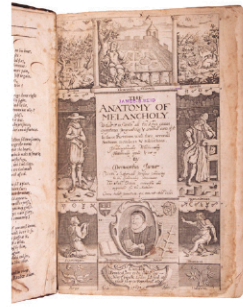

2336 1652 Edition
"Anatomy of Melancholy"
Robert Burton (1577-1640)

2004
19th c. Large
Scale Romanesque
Hourglass

2128 HIRAM POWERS

2070 Pair of 19th c. Miniature Brass
Naval Cannon

2230 17th C. English Civil War
History Painting