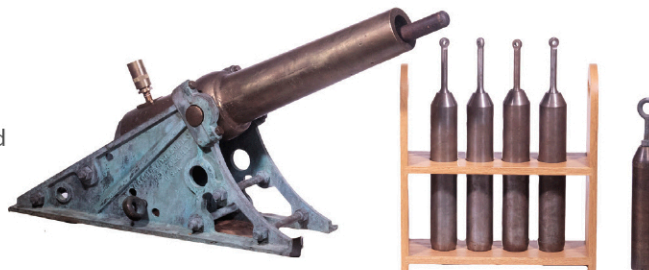

2064 STAN STOKES, Boat Painting & (2) Vintage Photos

2002 Full Body Sheet Iron Rooster Weathervane

1341 Mughal Indian Carved Wood Soldier Guards, 20th c.

2006 Whale Form Weathervane

3255 Eldred Wheeler Writing Arm Windsor Chair