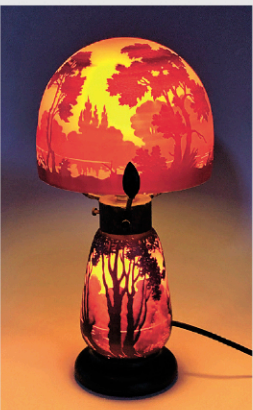

Large sterling silver Mezuzah

Royal Vienna portico clock

Ernst Wahliss

Rare Bat lamp by Delatte

Rare E. Thomasson bronze lamp

Art Nouveau lady figurine lamp

Daum Nancy table lamp

Rare Muller Fres Dragonfly cameo vase