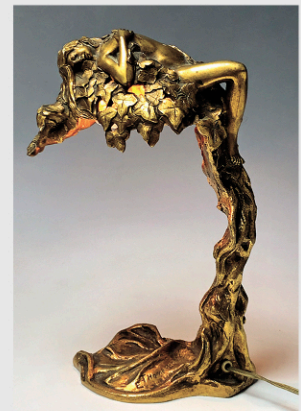

Large sterling silver Mezuzah

Royal Vienna portico clock

Ernst Wahliss

Rare Bat lamp by Delatte

Rare E. Thomasson bronze lamp

Art Nouveau lady figurine lamp

Daum Nancy table lamp

Rare Muller Fres Dragonfly cameo vase