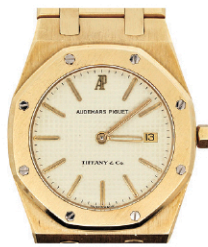

1950s Dino Martens for Aureliano Toso Murano Blown Glass "Oriente" Vase

Aldo Nason Murano Art Glass Vase from the Yokohama Series

Audemars Piguet x Tiffany & Co. "Royal Oak" 18k Gold Watch

Patek Philippe 18k Gold "Nautilus" Watch