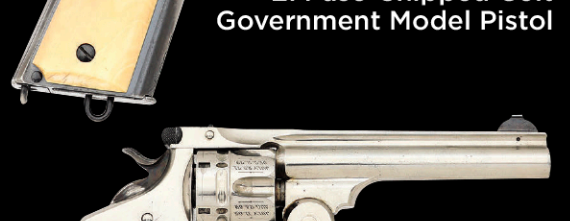

Marlin Ballard No. 7 A1 Long Range Target Rifle

Massive and Superb Stephen Grant
Underlever Double 8 Bore Hammergun

Exceptional Bullard Repeating Arms
Co. Single Shot Target Rifle

Lovely American Percussion Target Rifle

Extremely Rare and Important Model
Shop M1 Garand Rifle Serial No. 23

Lovely Ball Repeating Civil War
Carbine by E.G. Lamson & Co.

Sharps Model 1874 Sporting
Rifle with Attractive Indian Inlays

Fine Philadelphia Silver-Mounted
Percussion Halfstock Sporting Rifle

Excellent U.S. Colt
Single Action Army
Pre-Custer Ainsworth-
Inspected Cavalry Revolver
with Gold Seal Kopec Letter

Important Published Samuel
Bell Knoxville Bowie Knife

Factory-Engraved &
El Paso-Shipped Colt
Government Model Pistol

Prototype Smith &
Wesson 44 Double
Action Wesson
Favorite Revolver

Very Fine Colt Model
1860 Army Richards
Conversion Revolver

Fine Pair of Germanic
Rifled Flintlock Pistols -
Former Henk Visser Collection