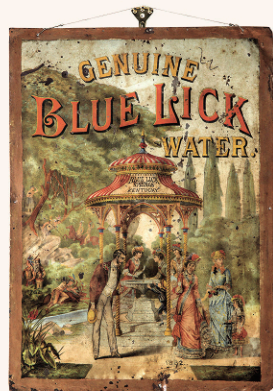

PREVIEWS: Sunday, March 10, 1-3PM • Friday, March 15, 4-6PM • Saturday, March 16, 10AM-Noon or scheduled appointments through the auction house

Lot 152:
Signed George "HUFF"
antique gaffs, Circa 1900,
Louisville, Kentucky

Lot 29: Scarce 22" x 16"
Blue Lick Spring Water
sheet metal sign dated 1882.
Nicholas Co. Kentucky

Lot 87: 19th century
Turkish Bergama 4.3 x 5.2,
one of a dozen
estate antique rugs

Lot 47: Likely from Williamson Co. -
Sumner Co. Tennessee area
or Allan Co. Kentucky.
37 3/4" tall, 24" wide with 13 5/8" leg.
One of three sugar chests offered.

Lot 137:
Edgar Tolson
carved Sam
31" tall.
Campton, Kentucky

Lot 71: Unique hollow body copper weathervane
with directionals. Horse 32" nose to hoof, 24" tall.
One of 5 vanes offered

Lot 85: Sailor made exotic wood 14" rolling pin,
having contrasting hand holds with a rich patina,
made in first half of the 19th century

Collector quality 19th century Caucasian rugs suitable for hanging and an excellent room size antique Tabriz. Significant Kentucky coin silver by Asa Blanchard, E.C. O'Rear, Thomas Gray, Thomas Phillips, Charles Plimpton, B.B. Marsh, Daniel Winchester, J.M. Barlow, Samuel Ayres, among others. Kentucky artists include Paul Sawyier, Harvey Joiner, Henry Faulkner, Edgar Tolson, Carl Brenner, Paul Plaschke, and more. Waco, KY pottery. Fine Tn. Jackson Press and early KY Federal furniture including three sugar chests. KY Advertising, books, and ephemera. Five weathervanes. Plenty of other stuff.