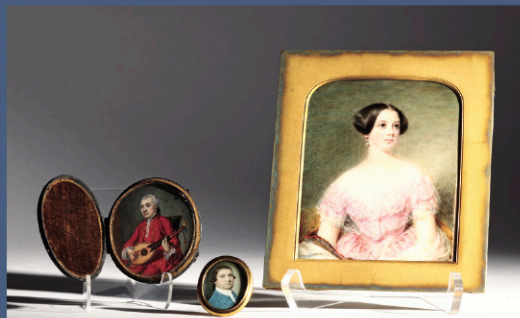

Featured Fine Art: Minnie Evans (NC, 1892-1987),
Untitled (Faces with Angels and Animals)

Featured Fine Art: Pablo Picasso (1881-1973),
Ink on Paper, 20.12.59

Featured Fine Art: Wolf Kahn (American, 1927-2020),
Summer Orchard

Featured Decorative Art: Important NC Swisegood
Walnut Corner Cupboard, circa 1815-20

Featured Decorative Art: Portrait Miniatures by Henry
Benbridge, R.M. Staigg, Samuel Cotes, and others

Featured Collector Car: Very Special 1993
Land Rover Defender 110 NAS