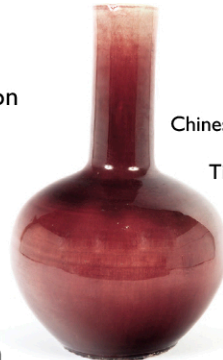

Victorian Etruscan Micromosaic,
14k Yellow Gold Brooch.

Chinese Copper-Red
Flambe Glazed
Tianqiuping Vase.