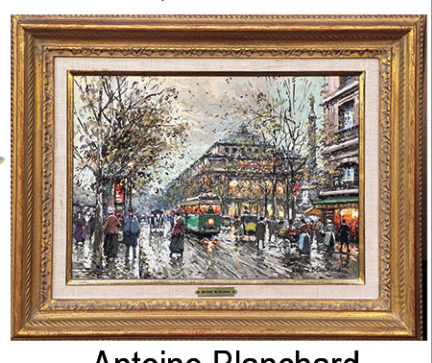

Orville Bulman (1904-1978) American, Oil on Canvas

Orville Bulman (1904-1978) USA, Oil on Board

Henry Moore (1898-1986) UK, Color Lithograph

Todd Warner (1945-2022) USA, Giraffe Sculpture

Milton Clark Avery (1885-1965) American, Etchings

Milton Clark Avery (1885-1965) American, Etchings

Udo Zembok (B. 1951) German, 'Horizon 1' Art Glass Sculpture

Arthur Lismer (1885-1969) Canada, Ink Drawing (Above) & Watercolor (Below)

Lundberg Studio Glass Vase

Antoine Blanchard (c 1910-1988) French

Italian Pietra Dura Leather Boxes

Large Chinese Rose Quartz Planter with Beasts

Manner of Jules Frederic Ballavoine, Painting on Porcelain

Pair Rare Qing Dynasty Carved Rainbow Jade Plaques