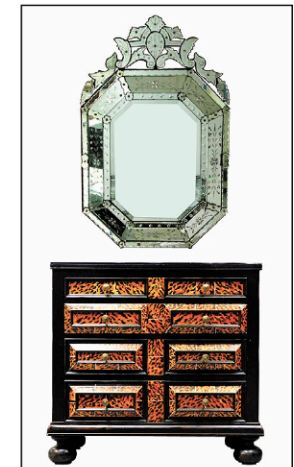

T. Rose chest, etc.