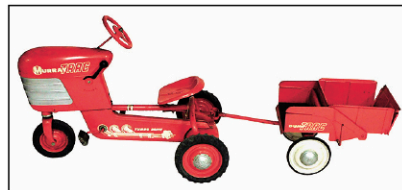

Akbar's Tomb, 2" h.

Linda Nelson Stocks oil, 1 of 3

1.2 ct center, other gold, diams.

Vintage Murray Trac pedal tractor

Lyon Healy, Gibson and 6 others

Semainier, 18th/ 19th C.

15" Rock crystal, etc.

Stickley, c. 2004, model 713, 64" w.