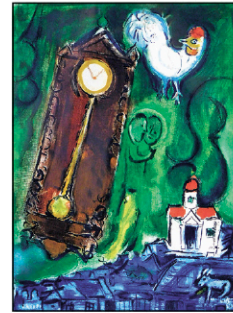

Jose Sanchez bronze

Warhol 1967 poster

Rouault 1933 litho

R. Solbert, oil, 72" h.

Coins

Gorham "Melrose" stlg, 121 pcs

Chagall, ed. 300

1 of 2 Malcolm Morley oils