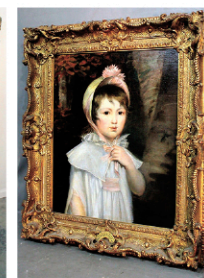

Ralph Fontaine's Heritage Auctions Inc. Announces An SUPER SPRING ESTATE AUCTION

SUNDAY, APRIL 21, AT NOON • LIVE & ONLINE (LIVEAUCTIONEERS)

Live Preview: Fri & Sat, April 19 & 20, 11 am-5 pm & Sun 10 am-noon

We will be selling 450 lots of great Victorian, oak, period, midcentury and Mission furniture, also over 75 great paintings (from a major Conn. mansion), Tiffany, clocks, music boxes, slot machines, lamps, bronzes, Black memorabilia, advertising, toys, Black Forest, early uncut bank notes, lots of jewelry, over 60 pieces of garden items, plus much more.

Estates from Connecticut, Albany law firm, also 2 Berkshire County estates

Bronze

Terms: Cash, good check, credit cards, Buyer's Premium: 20% for cash or good checks, 23% for credit cards, (in-house left & phone bids) and 25% for online bidding.

Ralph: 413-441-7641 • Gallery: 518-781-3650 • Location: 13150 State Route 22, Canaan, NY

Less than 3 miles north of the Mass Pike and New York Thruway (Exit B-3) (1 mile south of Route 295) • (6 miles south of Route 20)

For photos www.fontaineheritage.com