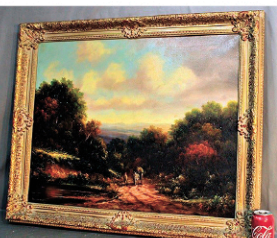

We will be selling 450 lots of great Victorian, oak, period, midcentury and Mission furniture, also over 75 great paintings (from a major Conn. mansion), Tiffany, clocks, music boxes, slot machines, lamps, bronzes, Black memorabilia, advertising, toys, Black Forest, early uncut bank notes, lots of jewelry, over 60 pieces of garden items, plus much more.

Estates from Connecticut, Albany law firm, also 2 Berkshire County estates

Signed Tiffany

Awesome Cherry Smash

Unsigned Tiffany

Awesome 14-16K gold, over 400 diamonds

20" silk map samplers 1770-1820s

Remington bronze

Signed Edwin White (from Mt Vernon)

Several pcs antique Black Forest

Oak Stella

Fiske

1820s Dutch marquetry

Signed Fiske

Pairpoint

16' Kittinger