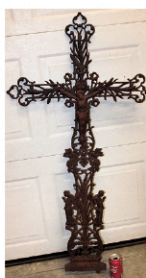

Bruce Crane NA