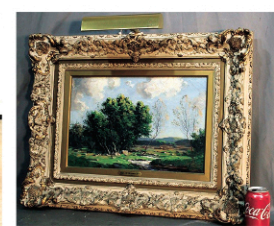

Geo M. Bruestle