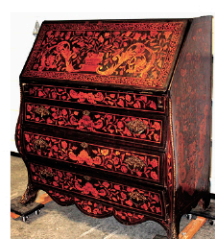

Signed Edwin White (from Mt Vernon)

Several pcs antique Black Forest

Oak Stella

Fiske

1820s Dutch marquetry

Signed Fiske

Pairpoint

16' Kittinger