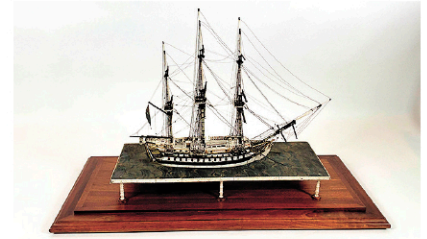

Robert Findlay Marine Lantern from yacht

Dockyard Builders Model of a Steam Ferry

Lot of Seven Richard Wagner Ocean Liner Models

Skylight Yacht Binnacle By John Hand and Son

Schooner Yacht Lizzie By Charles Sidney Raleigh

Prisoner of War Model of Eighty Gun Frigate

Head of The Charles Solid Brass Signal Cannon

Travel Agency model of the Liberté' (former Europa) by Art Models Studio.

"Ariadne" Steam Yacht Model

Silk New York Yacht Club Burgee from Yacht Corsair