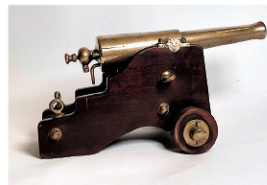

Robert Findlay Marine Lantern from yacht

Dockyard Builders Model of a Steam Ferry

Lot of Seven Richard Wagner Ocean Liner Models

Skylight Yacht Binnacle By John Hand and Son

Schooner Yacht Lizzie By Charles Sidney Raleigh

Prisoner of War Model of Eighty Gun Frigate

Head of The Charles Solid Brass Signal Cannon

Travel Agency model of the Liberté' (former Europa) by Art Models Studio.

"Ariadne" Steam Yacht Model

Silk New York Yacht Club Burgee from Yacht Corsair