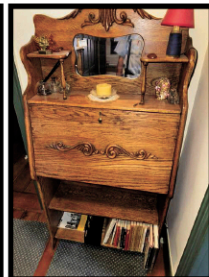

▶▶ **Auctioning Fri., June 7, 10 AM-Garage & Pole Barn Antiques & Collectibles Contents to include:** 6hp-30 gal. compressor, all sizes Antique brass kettles, many pieces of Blue Fire King Pyrex, Blue Dresden China set, Russell Wright China, Franciscan Poppy China set, Collection of pewter, Pyrex mixing bowls, Blue trim White enamel ware, Stangl China-Magnolia, Milk glass, Blue canning jars, Pyrex cov. Jars, Cut glass, 9 pc. Pitcher/bowl set-Chrysanthemum, Buffalo pottery, Pfaltzgraff, Folk Art China set, Phoenix China set, Blue Bubble glass, cups & saucers, Jadeite Fire King set, Buffalo China, kerosene lamps, Pressed glass, small crocks & jugs, glass storage jars, Copper tea pots, Shaker style boxes, Vollrath Enamel ware pieces, many tin document & tole boxes, toys & games-Star Wars, Fisher Price; Craftsman 2 pc. Tool box, woodenware, Antique dressers, Machinists tool box, fishing tackle, fishing poles, lawn & garden tools, copper boiler, Milk bottles, Lunch boxes, sleigh bells, Corning ware, Golf clubs, Slot car racing games, skis & poles, sleds, Hockey sticks, lots of Antique Furniture that needs refinishing, Spinning wheel, lawn wooden chairs, tin bread boxes, GI Joe, Playskool, Cast iron Griswold muffin pans, cast iron children stoves, brass scales, Brass candlesticks, wooden tools, Buttermold Chestnut 3 pc. Bedroom set w/dbl. bed, dresser w/mirror & frame, commode; **Contents of Pole Barn:** Folding drying racks, 2-Slate blackboards, Cherry dropleaf table, 1 drw. Dropleaf stand, Antique sled, desk, 2 Aluminum loading ramps, Singer sewing machine, Painted Pine Blanket chest, Grindstone, Early blanket chest, wood box, Pedestal Cherry table, roof slates, Walnut Church pew from Presbyterian Church, Seneca Falls, NY; Cast iron Gould's well pump, Child's school desk, wood feed trough bowl, Boston rocker, drafting table w/stand, Pine 1 drw. Worktable, School Master dropfront desk, Child's iron & wood bed, log chains, Birch 1920's dresser w/mirror, Waterloo Parlor organ, lift top 2 drw. Blanket chest, old wooden boxes, dome top trunks & boxes, old hand cultivators, planters, scythes, ice saw, Oak 5 leg Kitchen table, wood doll house, piano stools, hundreds of picture frames, sm. Animal traps, Raleigh Boys & Girls Bikes, plus more! **Auctioning @ 11:00 AM:** 1988 Case International 485 Farm Tractor-Diesel, 2 WD, 3 pt. hitch, draw bar, 800 hours, good rubber, always under cover w/live hydraulics Hi & Low range, 4 suitcase 100 lbs. ea. Weights in frame.