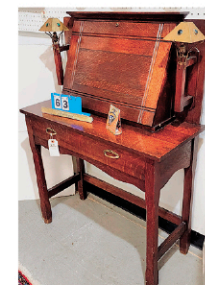

Sampling Estate Jewelry

Oscar Bach Bronze & Wrought Armchair Marble Top Hexagonal Side Table

Pr 19thC Landscapes Sgnd E.N. Russelle

Wrought Bird Cage - Lot 35

Federal Mahog Sideboard - Lot 73

Arts & Crafts Oak Desk - Lot 63