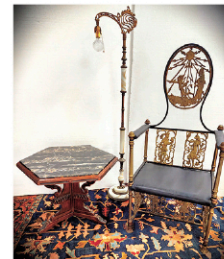

Oscar Bach Bronze & Wrought Armchair Marble Top Hexagonal Side Table