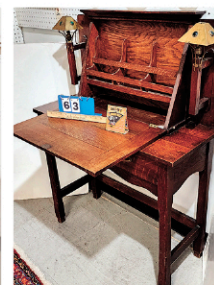

Sampling Estate Jewelry

Oscar Bach Bronze & Wrought Armchair Marble Top Hexagonal Side Table

Pr 19thC Landscapes Sgnd E.N. Russelle

Wrought Bird Cage - Lot 35

Federal Mahog Sideboard - Lot 73

Arts & Crafts Oak Desk - Lot 63