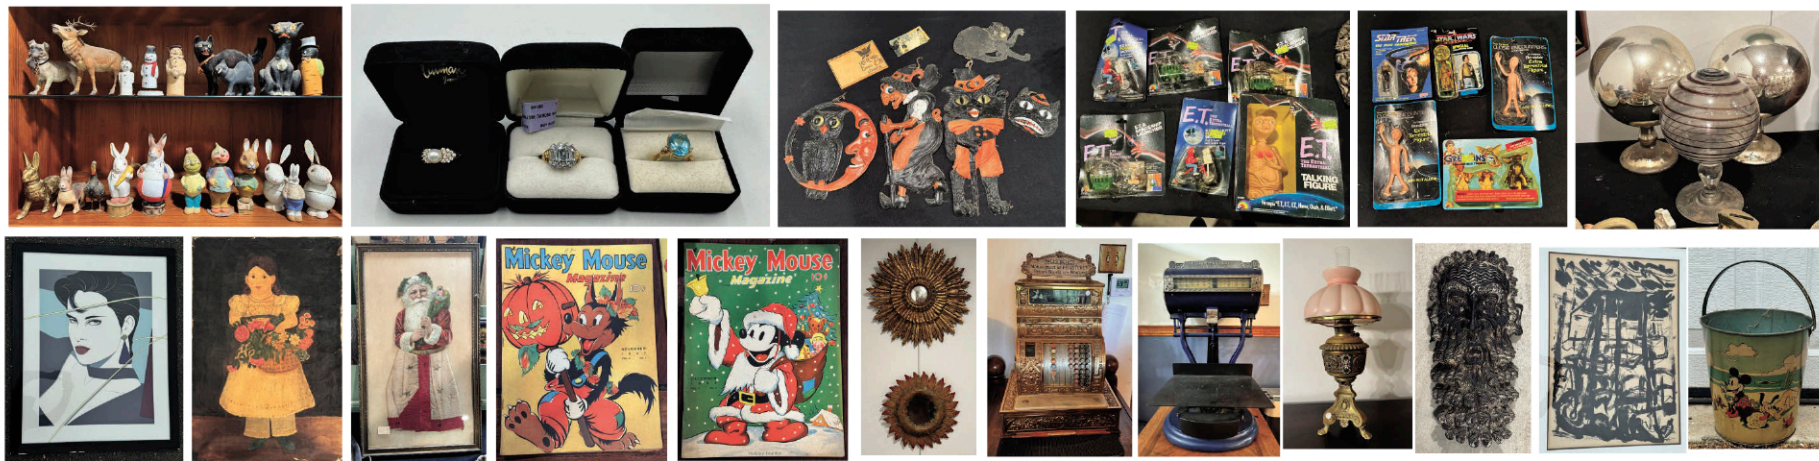

KIMBALL'S JEWELRY, COIN, TOY & ANTIQUE AUCTION

DON'T MISS THIS SALE ! SUNDAY JUNE 9TH @11AM

PREVIEW: THURSDAY JUNE 6TH-FRIDAY JUNE 7TH 1PM-5PM AND SATURDAY JUNE 8 10AM-1PM

500 PLUS LOTS OF JEWELRY, STERLING, COINS, PRIMITIVES, EARLY TOYS AND MORE

JEWELRY AND SILVER: 150 LOTS OF GOLD AND SILVER JEWELRY, STERLING SILVER FLATWARE AND HOLLOWWARE, AND AMERICAN AND FOREIGN COINS AND CURRENCY INCLUDING LARGE LOTS OF SILVER COINAGE, A LARGE LOT OF CHINESE PAPER CURRENCY AND MORE

ANTIQUe TOYS AND COLLECTIBLES: A HUGE COLLECTION OF EARLY MICKEY MOUSE AND DISNEY COLLECTIBLES, COMIC BOOKS, LITTLE ORPHAN ANNIE, POPEYE AND MORE. BLISTER PACK ACTION FIGURES FROM STAR TREK, STAR WARS, ET, NIGHTMARE BEFORE CHRISTMAS, AND MANY OTHER, TOY SOLDIERS, TIN LITHOGRAPH TOYS AND TINS, 40+ CAST IRON AND POTTERY STILL BANKS, BEATLE BAILEY BOBBLEHEADS, SNOW WHITE AND THE 7 DWARVES LATEX FIGURES, LARGE LOT OF HALLOWEEN, CHRISTMAS, AND EASTER COLLECTIBLES INCLUDES MANY RARE CANDY CONTAINERS, INCLUDING VEGGIE MEN, RARE EASTER, HALLOWEEN, AND CHRISTMAS DIECUTSDIECUTS, FIGURINES, POSTCARDS, 200+ STEIFF BEARS AND ANIMALS 50+ BEATLES RECORDS AND OTHER RECORDS, EARLY ADVERTISING, A LARGE PEACOCK THEOREM PAINTING AND TOO MUCH MORE TO LIST HERE

ACCESSORIES: CHINESE ANTIQUES, FOLK ART STARBURST MIRRORS, EARLY CARVINGS, PAINTED AND SHAKER BASKETS ANTIQUE KITCHENWARE, CAST IRON BOOKENDS AND DOORSTOPS, FOLK ART CARVINGS, CRAZY QUILT, ANTIQUE LINENS, VINTAGE CLOTHING LOT, ENTERPRISE COFFEE GRINDER, EARLY SCALES, 50+ PIECES STAFFORDSHIRE, 30+ FAIR PIGS, ANTIQUE SCALES 2 SCHOONER WEATHERVANES, ANTIQUE SEWING ITEMS, AND MORE

ARTWORK: PATRICK NAGEL, HERMANN HERZOG, PICASSO, AND A LARGE QUANTITY OF FOLK ART AND PRIMITIVE PAINTINGS

LIVE PREVIEW AVAILABLE! WE ACCEPT LEFT BIDS AND PHONE BIDS 20% B.P. OR BID ONLINE AT LIVEAUCTIONEERS.COM OR INVALUABLE.COM. 25% BP ALL SALES FINAL. MASS LICENSE #2404.

65 MAIN STREET, HATFIELD MASS 01038.

KIMBALLSAUCTIONS@GMAIL.COM

PHONE: 413-549-8300

KIMBALLSAUCTION.COM