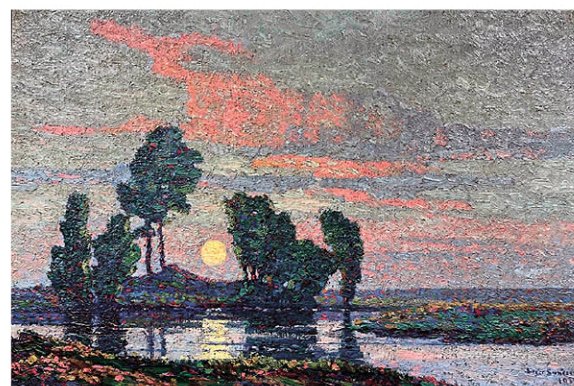

Charles Baldwyn for Royal Worcester

Eric Sloane (1905 - 1985) Oil on Board for Abercrombie & Fitch

Brett Weston (1911 - 1993). Dunes and Clouds, Shoshone

Doel Reed (1894-1985) Oil on Canvas

Grand Tour Bronze Casting of Laocöon And His Sons

Birger Sandzen (1871 - 1954) Oil on Canvas 1917

Birger Sandzen (1871 - 1954) Oil on Canvas 1892

Erte Romain de Tiroff (1892-1990)  
Costume Design for Le Orient  
Merveilleux 1917. One of Four

Irving Penn (1917-2009)  
Selenium-toned Silver Print  
'Lion Three Quarter View'