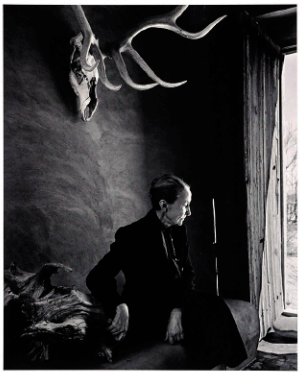

Yousuf Karsh (1908-2002).
Georgia O'Keefe 1956