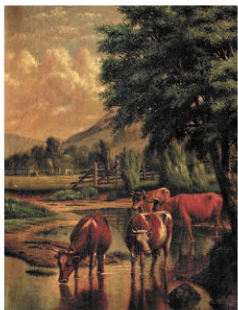

Fine Art, Antiques & Sporting Auction - June 12th, 2024

Over 100 lots of Americana

19C 4-gallon churn

LEVI WELLS PRENTICE

HENRY PEMBER SMITH

19C gameboard in book-form case

New England cherry chest
Prov. Estate of Jay St. Mark

19C spicebox

19C scrimshaw tooth

19C comote
with stone fruit

Assembled set of Windsors
Prov. Estate of Jay St. Mark

77-pc sterling flatware set
122.7 troy oz

Patek Philippe
"Ellipse" watch

SOUTH BAY AUCTIONS, INC.