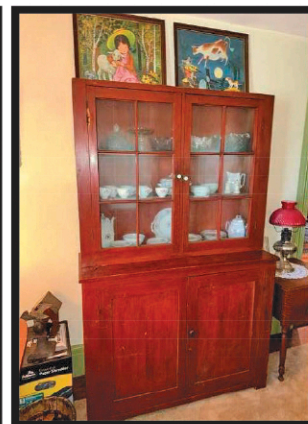

**Real Estate to be Auctioned July 6, 2024 @ 10 AM-Live Onsite & Online! A Lifetime Collection of Quality Antiques & other Contents to be Auctioned Onsite following the Real Estate & again on July 7 at 10 AM. Features: 1,862+/- Sq. Ft., Two Story Greek Revival (1840's) w/Two-Three Bedrooms, One Full Bath and Detached Two-Story Garage on 108' x 134.6' +/- (.33 Ac.) Lot!** Contents of Home to be auctioned after the auctioning of the Real Estate on Sat., July 6, to include-**Kitchen contents:** Early Pine cupboard, Cherry dropleaf swing leg table, 40's Pine cupboard, Pfaltzgraff Colonial Spongeware China set, Windsor ware Johnson Brothers, 2 Pine modern cupboards, spongeware & Bennington ware; food molds, tea pots & batter pitchers, Fire King HP Fruit design cov. Bowls, & baking pans, Pyrex mixing bowls, crocks & jugs w/blue, primitive painting; **Rear Family Room:** Braided rugs, Early Pine open top cupboard, spongeware bowls, pitchers, slat boxes, butter bowls, Blue glass stoneware jar, Schultz & Dooley stein, Crystal Springs Brewery Mug-Syr., NY w/blue; salt glaze mugs, sofa, recliners, Tiger Maple Hepplewhite drop leaf table, Brass lamps, Boston rocker, cast iron stove from Troy, NY, Hog scraper, candlesticks, Tin toys, Primitive style paintings, Theorem fruit picture, Primitive Pine hanging box; **Front Bedroom:** Kranich S. Bach NY Upright Black Ebony Finish 1990 piano, Hepplewhite stand, Cherry table, Enamel top Kitchen worktable; **Side Pantry Room:** Early Pine step back cupboard, Yellowware mixing bowls, Pressed & Carnival glass, ironstone tureen, milk glass, Atlas China Grandma Moses plates; **Dining Room:** Oval braided rug, 4 rush seat Sheraton style painted chairs, 100+ pcs. Of Johnson Bros. Fruit China; 20+ pcs. of NYS Blue Dec. stoneware incl.-S. Hart dbl. Bird 4 gal. crock, S. Hart 2 gal. single bird crock, WH Farrar & Co. Geddes 1 gal. bird crock, Lyons 1 gal. bird pitcher, Cortland crock & jugs w/blue, Riedinger & Caire, Poughkeepsie 3 gal. crock w/dbl. flower, Sheppard Jr., Geddes, NY 2 gal. dbl. Flower handled crock, Whites of Utica 3 gal. crock w/Flower, Chollar Darby & Co., Homer 4 gal. Butter churn, N. Clark, Athens, NY 4 gal. crock w/blue Flower, H & G Nash, Utica ovid 1 gal. crock w/Flower, 1/2 gal. cov. Crock w/Flower, Early ovid 1 gal. jug, Blue dec. pouring spout stoneware butter pitcher, Fisher, Lyons, NY Butterfly design 2 gal. jug, plus more; Spongeware bowls, wooden bowls & spoons, rolling pins, cast iron trivets, Brass & Copperware, 12 hole candle mold, old choppers, pressed glass, Copper lustre, shaving mugs, bottles, Majolica pitcher, toleware, Rabbit candy mold, Pine chairs, brass bucket, baseball cards, Currier & Ives sleigh ride, Ogee mirror, iron horse, Store & Opalescent hall lamps, cook books; **Front Living room:** Tiger Maple turned leg stand, Pine step back cupboard, 2-turned leg Cherry drop leaf tables, Pine dry sink, Rayo lamps, graduated Sheraton Cherry dresser w/turned legs, Pine washstand, Early painted Boston arrow back rocker, 1940's Maple sideboard, Federal mirror, RPP cards of Moravia & others, Glass & China, Carnival glass, Opalescent vases & syrup pitcher, Satsuma tea set, Weller Dickens ware Indian incised portrait vase "Lean Wolf", Spongeware, wooden buckets, pewter, Birds of North America by Theodore Jasper set of Early Limoge China, Spanish Lace Cranberry opalescent White milk glass base lamps; Early pressed & milk glass hens on nest, Glass Tomahawk 1901 Buffalo Exposition, Glass eggs, Early primitive Sheep painting, Mexico & Oswego books, Tiger Maple acanthus carved leg table, Red Satin glass GWW lamp, mantel clocks, bibles; **Front Hall:** Blanket chest, Hepplewhite Cherry stand, Tiger Maple & Cherry box, Federal mirror; **Upstairs Landing:** Braided size rug, Pine dressers & commode, Empire Ansonia mantel clock, Empire clock-made by Riley Whiting-ca. 1814; Cherry Hepplewhite chest of drawers, Vict. table, Pine tea table, Empire chest, Brassware, 40's Lane cedar chest; Front Bedroom: Early 6 board dovetailed blanket chest, hand stitched antique quilts & blue & white coverlet, Empire chest, blown mold Santa head, Cherry stand & drop leaf table, Tiffany style slag glass lamp, glass Christmas ornaments, W. Nutting prints, jack knives, candle mold, tinware, 1/2 gal. ovid crock w/incised bird (crack), Rayo lamps, Pine cupboard, wool blankets, silverplate, lanterns, kerosene lamps, linens, Brass candlesticks; **Back Bedroom:** Pine spool handled washstand, books, Byron's complete works Chatterbox books 1890's, Bisque dolls, bracket lamps, Mexico yearbooks, Antique radio, Men's clothes, stereo system w/sm. Bose speakers, Ceramic Christmas tree, plus more! **Sunday, July 7, 10 AM-Contents of 2 Story 2 Car Garage to include:** Pine cupboards, sm. Pine step back open hutch, upright victrolas & records, painted Kitchen cabinet w/slag glass in doors, Modern Maple step back Hutch, sq. Oak table, Early stand, Cherry drop leaf table, wooden tool chest w/tools, 6 board blanket chest, 1 drw. Stands, 4 Tiger Maple caned seat chairs, Oak table, Vict. bookcase, Cannonball bed, Plank seat chairs & rockers, Tiger Maple front Empire Cherry dresser, Empire chests, 6 drw. Spool cabinet, Willcox & Gibbs Early sewing machine in Black Walnut sewing cabinet, D.M. Ferry & Co. standard seeds wooden box, cast iron stove, dome top trunks, bucket benches, Oak dresser w/mirror, wicker sofa & rocker, Wal. Vict. Cor. Whatnot & rocker, Cherry rd. stand, Ogee mirror, Adirondack twig chairs, band saw, student lamp, Daisy BB gun, cast iron toy stoves, Brass buckets, kerosene lamps, candle molds, Milk, Pressed, Opalescent, Carnival; salt crocks, Depression glass green set, Cuckoo clock, RR lanterns, child's plank chairs, commodes, wagon wheel, wicker chair & rocker, wooden bowls, Smith Corona typewriter, Maple dresser, old books, wooden ware, gilt mirrors, Alabaster banquet lamp table-no lamp; Brass piano lamps; **Tools incl.:** New Delta Miter saws, circular saw, planer, hand saws, lathe bits, sander, pipe wrenches, levels, ladders, cast iron Franklin fireplace, BBQ grill, 16" tooled Leather parade saddle, table saw, Stihl Farm Boss 041 & 032 AV Chain saws, new sump pump in box, Ariens 926 snowblower-like new, Cast iron street lamp post, Ariens ST524 snowblower, Fiber Optic Christmas tree, jardinières, Window AC's, History Oswego Co. 1877, concrete fountain, patio table & 4 chairs, 28' Aluminum ext. ladder, old Mexico yearbooks, Oriental scatter & rag rugs, plus more! **Terms on Personal Property:** Full payment due day of auction by Cash, Visa, MasterCard, Discover & Debit Cards. Checks w/Bank Letter of Guarantee. 15% Buyer's premium. All items sold in "AS IS" condition. Subject to errors and omissions. Driver's license required for bidding number. All statements made day of auction take precedence over printed material. Auction: #8474/8475/24.