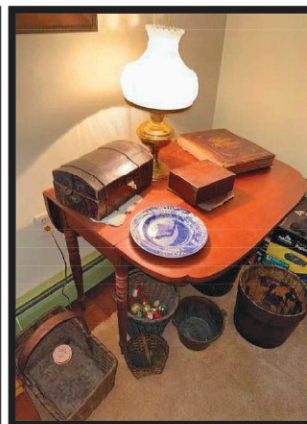

**Real Estate to be Auctioned July 6, 2024 @ 10 AM-Live Onsite & Online! A Lifetime Collection of Quality Antiques & other Contents to be Auctioned Onsite following the Real Estate & again on July 7 at 10 AM. Features: 1,862+/- Sq. Ft., Two Story Greek Revival (1840's) w/Two-Three Bedrooms, One Full Bath and Detached Two-Story Garage on 108' x 134.6' +/- (.33 Ac.) Lot!** Contents of Home to be auctioned after the auctioning of the Real Estate on Sat., July 6, to include-**Kitchen contents:** Early Pine cupboard, Cherry dropleaf swing leg table, 40's Pine cupboard, Pfaltzgraff Colonial Spongeware China set, Windsor ware Johnson Brothers, 2 Pine modern cupboards, spongeware & Bennington ware; food molds, tea pots & batter pitchers, Fire King HP Fruit design cov. Bowls, & baking pans, Pyrex mixing bowls, crocks & jugs w/blue, primitive painting; **Rear Family Room:** Braided rugs, Early Pine open top cupboard, spongeware bowls, pitchers, slat boxes, butter bowls, Blue glass stoneware jar, Schultz & Dooley stein, Crystal Springs Brewery Mug-Syr., NY w/blue; salt glaze mugs, sofa, recliners, Tiger Maple Hepplewhite drop leaf table, Brass lamps, Boston rocker, cast iron stove from Troy, NY, Hog scraper, candlesticks, Tin toys, Primitive style paintings, Theorem fruit picture, Primitive Pine hanging box; **Front Bedroom:** Kranich S. Bach NY Upright Black Ebony Finish 1990 piano, Hepplewhite stand, Cherry table, Enamel top Kitchen worktable; **Side Pantry Room:** Early Pine step back cupboard, Yellowware mixing bowls, Pressed & Carnival glass, ironstone tureen, milk glass, Atlas China Grandma Moses plates; **Dining Room:** Oval braided rug, 4 rush seat Sheraton style painted chairs, 100+ pcs. Of Johnson Bros. Fruit China; 20+ pcs. of NYS Blue Dec. stoneware incl.-S. Hart dbl. Bird 4 gal. crock, S. Hart 2 gal. single bird crock, WH Farrar & Co. Geddes 1 gal. bird crock, Lyons 1 gal. bird pitcher, Cortland crock & jugs w/blue, Riedinger & Caire, Poughkeepsie 3 gal. crock w/dbl. flower, Sheppard Jr., Geddes, NY 2 gal. dbl. Flower handled crock, Whites of Utica 3 gal. crock w/Flower, Chollar Darby & Co., Homer 4 gal. Butter churn, N. Clark, Athens, NY 4 gal. crock w/blue Flower, H & G Nash, Utica ovid 1 gal. crock w/Flower, 1/2 gal. cov. Crock w/Flower, Early ovid 1 gal. jug, Blue dec. pouring spout stoneware butter pitcher, Fisher, Lyons, NY Butterfly design 2 gal. jug, plus more; Spongeware bowls, wooden bowls & spoons, rolling pins, cast iron trivets, Brass & Copperware, 12 hole candle mold, old choppers, pressed glass, Copper lustre, shaving mugs, bottles, Majolica pitcher, toleware, Rabbit candy mold, Pine chairs, brass bucket, baseball cards, Currier & Ives sleigh ride, Ogee mirror, iron horse, Store & Opalescent hall lamps, cook books; **Front Living room:** Tiger Maple turned leg stand, Pine step back cupboard, 2-turned leg Cherry drop leaf tables, Pine dry sink, Rayo lamps, graduated Sheraton Cherry dresser w/turned legs, Pine washstand, Early painted Boston arrow back rocker, 1940's Maple sideboard, Federal mirror, RPP cards of Moravia & others, Glass & China, Carnival glass, Opalescent vases & syrup pitcher, Satsuma tea set, Weller Dickens ware Indian incised portrait vase "Lean Wolf", Spongeware, wooden buckets, pewter, Birds of North America by Theodore Jasper set of Early Limoge China, Spanish Lace Cranberry opalescent White milk glass base lamps; Early pressed & milk glass hens on nest, Glass Tomahawk 1901 Buffalo Exposition, Glass eggs, Early primitive Sheep painting, Mexico & Oswego books, Tiger Maple acanthus carved leg table, Red Satin glass GWW lamp, mantel clocks, bibles; **Front Hall:** Blanket chest, Hepplewhite Cherry stand, Tiger Maple & Cherry box, Federal mirror; **Upstairs Landing:** Braided size rug, Pine dressers & commode, Empire Ansonia mantel clock, Empire clock-made by Riley Whiting-ca. 1814; Cherry Hepplewhite chest of drawers, Vict. table, Pine tea table, Empire chest, Brassware, 40's Lane cedar chest; Front Bedroom: Early 6 board dovetailed blanket chest, hand stitched antique quilts & blue & white coverlet, Empire chest, blown mold Santa head, Cherry stand & drop leaf table, Tiffany style slag glass lamp, glass Christmas ornaments, W. Nutting prints, jack knives, candle mold, tinware, 1/2 gal. ovid crock w/incised bird (crack), Rayo lamps, Pine cupboard, wool blankets, silverplate, lanterns, kerosene lamps, linens, Brass candlesticks; **Back Bedroom:** Pine spool handled washstand, books, Byron's complete works Chatterbox books 1890's, Bisque dolls, bracket lamps, Mexico yearbooks, Antique radio, Men's clothes, stereo system w/sm. Bose speakers, Ceramic Christmas tree, plus more! **Sunday, July 7, 10 AM-Contents of 2 Story 2 Car Garage to include:** Pine cupboards, sm. Pine step back open hutch, upright victrolas & records, painted Kitchen cabinet w/slag glass in doors, Modern Maple step back Hutch, sq. Oak table, Early stand, Cherry drop leaf table, wooden tool chest w/tools, 6 board blanket chest, 1 drw. Stands, 4 Tiger Maple caned seat chairs, Oak table, Vict. bookcase, Cannonball bed, Plank seat chairs & rockers, Tiger Maple front Empire Cherry dresser, Empire chests, 6 drw. Spool cabinet, Willcox & Gibbs Early sewing machine in Black Walnut sewing cabinet, D.M. Ferry & Co. standard seeds wooden box, cast iron stove, dome top trunks, bucket benches, Oak dresser w/mirror, wicker sofa & rocker, Wal. Vict. Cor. Whatnot & rocker, Cherry rd. stand, Ogee mirror, Adirondack twig chairs, band saw, student lamp, Daisy BB gun, cast iron toy stoves, Brass buckets, kerosene lamps, candle molds, Milk, Pressed, Opalescent, Carnival; salt crocks, Depression glass green set, Cuckoo clock, RR lanterns, child's plank chairs, commodes, wagon wheel, wicker chair & rocker, wooden bowls, Smith Corona typewriter, Maple dresser, old books, wooden ware, gilt mirrors, Alabaster banquet lamp table-no lamp; Brass piano lamps; **Tools incl.:** New Delta Miter saws, circular saw, planer, hand saws, lathe bits, sander, pipe wrenches, levels, ladders, cast iron Franklin fireplace, BBQ grill, 16" tooled Leather parade saddle, table saw, Stihl Farm Boss 041 & 032 AV Chain saws, new sump pump in box, Ariens 926 snowblower-like new, Cast iron street lamp post, Ariens ST524 snowblower, Fiber Optic Christmas tree, jardinières, Window AC's, History Oswego Co. 1877, concrete fountain, patio table & 4 chairs, 28' Aluminum ext. ladder, old Mexico yearbooks, Oriental scatter & rag rugs, plus more! **Terms on Personal Property:** Full payment due day of auction by Cash, Visa, MasterCard, Discover & Debit Cards. Checks w/Bank Letter of Guarantee. 15% Buyer's premium. All items sold in "AS IS" condition. Subject to errors and omissions. Driver's license required for bidding number. All statements made day of auction take precedence over printed material. Auction: #8474/8475/24.