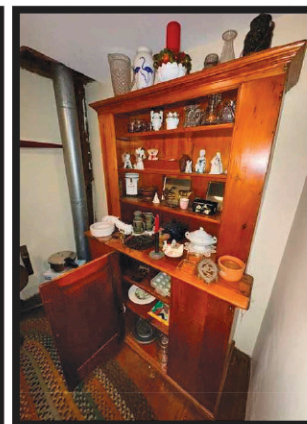

**Real Estate to be Auctioned July 6, 2024 @ 10 AM-Live Onsite & Online! A Lifetime Collection of Quality Antiques & other Contents to be Auctioned Onsite following the Real Estate & again on July 7 at 10 AM. Features: 1,862+/- Sq. Ft., Two Story Greek Revival (1840's) w/Two-Three Bedrooms, One Full Bath and Detached Two-Story Garage on 108' x 134.6' +/- (.33 Ac.) Lot!** Contents of Home to be auctioned after the auctioning of the Real Estate on Sat., July 6, to include-**Kitchen contents:** Early Pine cupboard, Cherry dropleaf swing leg table, 40's Pine cupboard, Pfaltzgraff Colonial Spongeware China set, Windsor ware Johnson Brothers, 2 Pine modern cupboards, spongeware & Bennington ware; food molds, tea pots & batter pitchers, Fire King HP Fruit design cov. Bowls, & baking pans, Pyrex mixing bowls, crocks & jugs w/blue, primitive painting; **Rear Family Room:** Braided rugs, Early Pine open top cupboard, spongeware bowls, pitchers, slat boxes, butter bowls, Blue glass stoneware jar, Schultz & Dooley stein, Crystal Springs Brewery Mug-Syr., NY w/blue; salt glaze mugs, sofa, recliners, Tiger Maple Hepplewhite drop leaf table, Brass lamps, Boston rocker, cast iron stove from Troy, NY, Hog scraper, candlesticks, Tin toys, Primitive style paintings, Theorem fruit picture, Primitive Pine hanging box; **Front Bedroom:** Kranich S. Bach NY Upright Black Ebony Finish 1990 piano, Hepplewhite stand, Cherry table, Enamel top Kitchen worktable; **Side Pantry Room:** Early Pine step back cupboard, Yellowware mixing bowls, Pressed & Carnival glass, ironstone tureen, milk glass, Atlas China Grandma Moses plates; **Dining Room:** Oval braided rug, 4 rush seat Sheraton style painted chairs, 100+ pcs. Of Johnson Bros. Fruit China; 20+ pcs. of NYS Blue Dec. stoneware incl.-S. Hart dbl. Bird 4 gal. crock, S. Hart 2 gal. single bird crock, WH Farrar & Co. Geddes 1 gal. bird crock, Lyons 1 gal. bird pitcher, Cortland crock & jugs w/blue, Riedinger & Caire, Poughkeepsie 3 gal. crock w/dbl. flower, Sheppard Jr., Geddes, NY 2 gal. dbl. Flower handled crock, Whites of Utica 3 gal. crock w/Flower, Chollar Darby & Co., Homer 4 gal. Butter churn, N. Clark, Athens, NY 4 gal. crock w/blue Flower, H & G Nash, Utica ovid 1 gal. crock w/Flower, 1/2 gal. cov. Crock w/Flower, Early ovid 1 gal. jug, Blue dec. pouring spout stoneware butter pitcher, Fisher, Lyons, NY Butterfly design 2 gal. jug, plus more; Spongeware bowls, wooden bowls & spoons, rolling pins, cast iron trivets, Brass & Copperware, 12 hole candle mold, old choppers, pressed glass, Copper lustre, shaving mugs, bottles, Majolica pitcher, toleware, Rabbit candy mold, Pine chairs, brass bucket, baseball cards, Currier & Ives sleigh ride, Ogee mirror, iron horse, Store & Opalescent hall lamps, cook books; **Front Living room:** Tiger Maple turned leg stand, Pine step back cupboard, 2-turned leg Cherry drop leaf tables, Pine dry sink, Rayo lamps, graduated Sheraton Cherry dresser w/turned legs, Pine washstand, Early painted Boston arrow back rocker, 1940's Maple sideboard, Federal mirror, RPP cards of Moravia & others, Glass & China, Carnival glass, Opalescent vases & syrup pitcher, Satsuma tea set, Weller Dickens ware Indian incised portrait vase "Lean Wolf", Spongeware, wooden buckets, pewter, Birds of North America by Theodore Jasper set of Early Limoge China, Spanish Lace Cranberry opalescent White milk glass base lamps; Early pressed & milk glass hens on nest, Glass Tomahawk 1901 Buffalo Exposition, Glass eggs, Early primitive Sheep painting, Mexico & Oswego books, Tiger Maple acanthus carved leg table, Red Satin glass GWW lamp, mantel clocks, bibles; **Front Hall:** Blanket chest, Hepplewhite Cherry stand, Tiger Maple & Cherry box, Federal mirror; **Upstairs Landing:** Braided size rug, Pine dressers & commode, Empire Ansonia mantel clock, Empire clock-made by Riley Whiting-ca. 1814; Cherry Hepplewhite chest of drawers, Vict. table, Pine tea table, Empire chest, Brassware, 40's Lane cedar chest; Front Bedroom: Early 6 board dovetailed blanket chest, hand stitched antique quilts & blue & white coverlet, Empire chest, blown mold Santa head, Cherry stand & drop leaf table, Tiffany style slag glass lamp, glass Christmas ornaments, W. Nutting prints, jack knives, candle mold, tinware, 1/2 gal. ovid crock w/incised bird (crack), Rayo lamps, Pine cupboard, wool blankets, silverplate, lanterns, kerosene lamps, linens, Brass candlesticks; **Back Bedroom:** Pine spool handled washstand, books, Byron's complete works Chatterbox books 1890's, Bisque dolls, bracket lamps, Mexico yearbooks, Antique radio, Men's clothes, stereo system w/sm. Bose speakers, Ceramic Christmas tree, plus more! **Sunday, July 7, 10 AM-Contents of 2 Story 2 Car Garage to include:** Pine cupboards, sm. Pine step back open hutch, upright victrolas & records, painted Kitchen cabinet w/slag glass in doors, Modern Maple step back Hutch, sq. Oak table, Early stand, Cherry drop leaf table, wooden tool chest w/tools, 6 board blanket chest, 1 drw. Stands, 4 Tiger Maple caned seat chairs, Oak table, Vict. bookcase, Cannonball bed, Plank seat chairs & rockers, Tiger Maple front Empire Cherry dresser, Empire chests, 6 drw. Spool cabinet, Willcox & Gibbs Early sewing machine in Black Walnut sewing cabinet, D.M. Ferry & Co. standard seeds wooden box, cast iron stove, dome top trunks, bucket benches, Oak dresser w/mirror, wicker sofa & rocker, Wal. Vict. Cor. Whatnot & rocker, Cherry rd. stand, Ogee mirror, Adirondack twig chairs, band saw, student lamp, Daisy BB gun, cast iron toy stoves, Brass buckets, kerosene lamps, candle molds, Milk, Pressed, Opalescent, Carnival; salt crocks, Depression glass green set, Cuckoo clock, RR lanterns, child's plank chairs, commodes, wagon wheel, wicker chair & rocker, wooden bowls, Smith Corona typewriter, Maple dresser, old books, wooden ware, gilt mirrors, Alabaster banquet lamp table-no lamp; Brass piano lamps; **Tools incl.:** New Delta Miter saws, circular saw, planer, hand saws, lathe bits, sander, pipe wrenches, levels, ladders, cast iron Franklin fireplace, BBQ grill, 16" tooled Leather parade saddle, table saw, Stihl Farm Boss 041 & 032 AV Chain saws, new sump pump in box, Ariens 926 snowblower-like new, Cast iron street lamp post, Ariens ST524 snowblower, Fiber Optic Christmas tree, jardinières, Window AC's, History Oswego Co. 1877, concrete fountain, patio table & 4 chairs, 28' Aluminum ext. ladder, old Mexico yearbooks, Oriental scatter & rag rugs, plus more! **Terms on Personal Property:** Full payment due day of auction by Cash, Visa, MasterCard, Discover & Debit Cards. Checks w/Bank Letter of Guarantee. 15% Buyer's premium. All items sold in "AS IS" condition. Subject to errors and omissions. Driver's license required for bidding number. All statements made day of auction take precedence over printed material. Auction: #8474/8475/24.