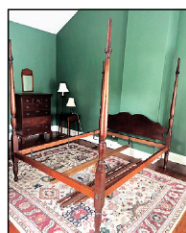

Fine antique 3 part dining table with 2 large leaves in original condition

Eldred Wheeler matching small bachelors chests

Tiffany and Co. 16" sterling oval tray

Eldred Wheeler tiger maple 2 part lady's desk

Antique American mahogany bowfront chest

Eldred Wheeler five drawer chest with tiger maple drawer fronts

Antique Pennsylvania tilt top table with ball & claw feet and carved legs

One of two Queen size Eldred Wheeler four poster beds (1 with tester)