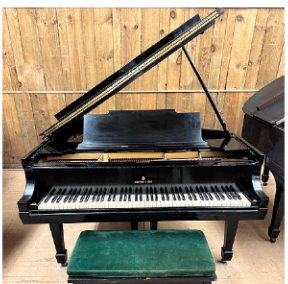

Douglas

ANTIQUA AUCTION

FRIDAY, JUNE 28 AT 6 P.M.

Fine Art: Paintings: Charles Henri Joseph Leikert, Eugene Grandin, Conger Metcalf, Herbert Fouts, A. L. Barnes, Marjorie Phillips, Bessie T. Cram, O.W. Larkin, **Prints:** Pablo Picasso, Lee Bogle, Botanicals, selection of unsigned bronzes, and more.

Furniture: Early: Chippendale secretary, desks, chest, and chairs, 2 pie crust top Chippendale tip tea tables, W & M tavern table, and 2 others, inlaid tip top stand, Hepplewhite chest, 7 bow back Windsor armchairs, Queen Anne stands, footstool and chairs, Sheraton chests, drop leaf table, rope bed, 2-part diminutive side cabinet, green multi-drawer cabinet (Colt Mfg.) Pembroke tables, **Victorian:** Marble top furniture including: stand, commodes, chest w/mirror, cylinder desk, partner's desk (ex Gov. NJ) and more.

Asian: Chinese porcelain including blue & white chargers, plate and bowl, 3 Chinese Export punch bowls, Rose Medallion, Canton, Famille Rose, silk needlework, cherry amber box, jade and silver tea strainer, reverse painted paintings including H.M.S. Trafalgar, people outside house, and portraits, marble top stand, pewter dressing box, Japanese Imari punch bowl, Lowestoft, and more.

Folk Art: Watercolor memorial (Man struck by Lightning) 1808, sampler Tabitha Wright and one by Jane Angwin, pin prick picture, silhouette collection including wax, watercolor, some identified, miniature watercolor portraits and paintings, pastel of Lake Killamey, H.J. Shaw fruit pastel, large calligraphy of 2 horses, and more.

Silver: Sterling: 78 pc Georg Jensen "Lily of the Valley-Rose" and other Georg Jensen, Hans Hanson flatware, 100 pc. Reed & Barton "Clovelly", 52 pc. S. Kirk & Son "Calvert", 40 pc. Wallace "Grande Baroque", 40 pc. International "Beacon Hill", other flatware and holloware, coin silver porringer, English flatware and holloware by Geo. Baskerville, Alice & George Burrows, dish cross by HB, cruet set by Wm. Peter & Ann Bateman, collection of miniature silver furniture, pair hallmarked table pheasants, Stieff pitcher, **Silverplate:** Candlesticks, holloware, and more.

Jewelry: 14K gold necklaces, 14k citrine & diamond brooch, watches, sapphire & diamond ring, and more.

Pianos: Steinway M Grand, Ebony, 277903 (1934); Steinway M Grand (Mahogany) 170969 (1915); Steinway

grand (7'5") Curly Maple case 75370 (1893).

Glass and China: 56 pcs Lenox "Westchester", 12 service plates Minton "Greenbriar" and Royal Doulton "Mayfair", 10 syrup pitchers, early creamware, fine green to clear glass cruet, Staffordshire, examples of copper and strawberry lustre, cut glass, Rockingham Ware, carnival glass, hand painted, Doulton Burslem, Weller Woodcraft, Vaseline Glass, pair glass duck dishes, group of Parian busts, Staffordshire figurines, child mugs, tea caddies, Young & Constanstin, 6 glass jewelry caskets, 2 pcs Loetz glass, and more.