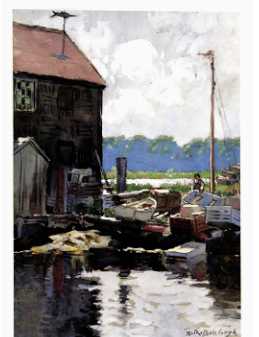

S. R. Burleigh