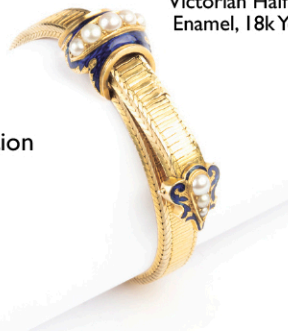

Art Deco Diamond, Synthetic
Sapphire, Platinum Bracelet.

Bailly Labeled and Restored
Violin and Tourte Bow in Case.

Kurt Wayne Chrysoprase,
18k Yellow Gold
Grasshopper Brooch

June Gallery Auction

Friday, June 14th at 10 am

Previews:

Sunday, June 9th, 10 am - 5 pm

Thursday, June 13th, 10 am - 5 pm

Friday, June 14th, 9 am - end of auction

Victorian Half Pearl,
Enamel, 18k Yellow

Carved Labradorite Head of
Buddha on Black Wood Base.