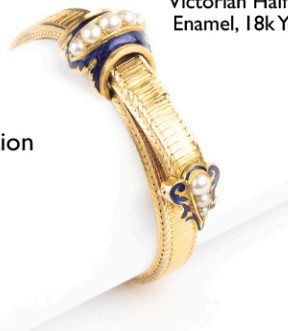

Bailly Labeled and Restored  
Violin and Tourte Bow in Case.

Kurt Wayne Chrysoprase,  
18k Yellow Gold  
Grasshopper Brooch

## June Gallery Auction

Friday, June 14th at 10 am

Previews:

Sunday, June 9th, 10 am - 5 pm

Thursday, June 13th, 10 am - 5 pm

Friday, June 14th, 9 am - end of auction

Victorian Half Pearl,  
Enamel, 18k Yellow