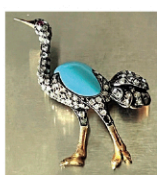

South Burlington VT

— Online Estate Sale Auction —

Thurs. May 23 to Wed. June 12
estatesalesofvermont.com

Selling the contents from the Estate of Ann Goodrich of South Burlington, we are selling a great selection of Estate Gold Jewelry, Fine Furniture, High Quality Oriental Rugs, Antiques, Artwork and General Household items and Garden items to include Planters, Very Fine Isfahan Handmade oriental Rug circa 1935, Antique English Wood Jardenier Planter, Original Painting by Liu Ke-Ming "Cranes and Women in Tropical Garden" Original Painting on Bamboo Paper, 19th Century Heavy Lead Garden Figure Boy Playing Flute with Original Receipt and History. Green Marble Pedestal, Great pair of Cast Aluminum Garden Urns, Steuben Glass, Slag Glass Table Lamp, Asian Lamps, Murano Glass Birds Sandro Frattini, William Blakesly Watercolors, Kathleen Bruskin Vermont Painting, Mid Century Sheaf of Wheat Glass Top Gilt Side Table, Murano Glass, Antique Clocks, Urns, Birdbaths and More