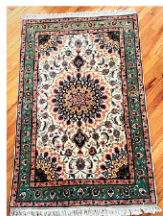

South Burlington VT

— Online Estate Sale Auction —

Thurs. May 23 to Wed. June 12
estatesalesofvermont.com

Selling the contents from the Estate of Ann Goodrich of South Burlington, we are selling a great selection of Estate Gold Jewelry, Fine Furniture, High Quality Oriental Rugs, Antiques, Artwork and General Household items and Garden items to include Planters, Very Fine Isfahan Handmade oriental Rug circa 1935, Antique English Wood Jardenier Planter, Original Painting by Liu Ke-Ming "Cranes and Women in Tropical Garden" Original Painting on Bamboo Paper, 19th Century Heavy Lead Garden Figure Boy Playing Flute with Original Receipt and History. Green Marble Pedestal, Great pair of Cast Aluminum Garden Urns, Steuben Glass, Slag Glass Table Lamp, Asian Lamps, Murano Glass Birds Sandro Frattini, William Blakesly Watercolors, Kathleen Bruskin Vermont Painting, Mid Century Sheaf of Wheat Glass Top Gilt Side Table, Murano Glass, Antique Clocks, Urns, Birdbaths and More