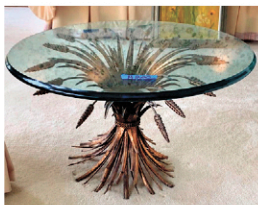

South Burlington VT

— Online Estate Sale Auction —

Thurs. May 23 to Wed. June 12
estatesalesofvermont.com

Selling the contents from the Estate of Ann Goodrich of South Burlington, we are selling a great selection of Estate Gold Jewelry, Fine Furniture, High Quality Oriental Rugs, Antiques, Artwork and General Household items and Garden items to include Planters, Very Fine Isfahan Handmade oriental Rug circa 1935, Antique English Wood Jardenier Planter, Original Painting by Liu Ke-Ming "Cranes and Women in Tropical Garden" Original Painting on Bamboo Paper, 19th Century Heavy Lead Garden Figure Boy Playing Flute with Original Receipt and History. Green Marble Pedestal, Great pair of Cast Aluminum Garden Urns, Steuben Glass, Slag Glass Table Lamp, Asian Lamps, Murano Glass Birds Sandro Frattini, William Blakesly Watercolors, Kathleen Bruskin Vermont Painting, Mid Century Sheaf of Wheat Glass Top Gilt Side Table, Murano Glass, Antique Clocks, Urns, Birdbaths and More