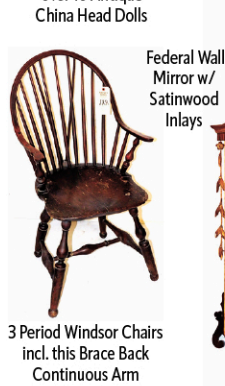

One of 3 Nemethy Paintings incl. this Hendrick Hudson Steamboat by Albert Sr.

Unique Patriotic Tramp Art Star Attrib. to Michael Lavery

Beautiful Art Glass incl. Steuban, Loetz & This Tiffany Bowl

Several Antique Swords & Firearms incl. this Japanese officer's WWII Katana

Federal Wall Mirror w/ Satinwood Inlays

3 Period Windsor Chairs incl. this Brace Back Continuous Arm

19thC. 2 Pc. Cast Iron Urn on Pedestal

Ornate Cast Iron "Fisk" Aquarium on Pedestal

Pr. C. 1900's Cast Iron Urns w/Pine Cone Finials & Bacchus Masks