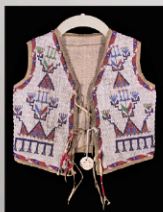

LOT 2159 - Navajo Saddle Blanket (1 of 7)

LOT 2156 - Sioux Beaded Child's Vest, 19th c.

LOT 2362 - CESARE LAPINI, *Pescatore*, carrara marble, 25" tall, 1888 (1 of 40+ fine art lots from the Fogelberg Estate)