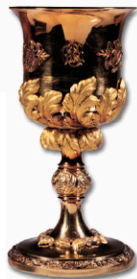

OUR SUMMER SALES PROUDLY FEATURE
BROTHER THOMAS POTTERY
61-piece collection from Weston Priory, Vermont

RARE FINDS

LOT 3070

Tiffany & Co. Gold Chalice
18K Gold, in original
purple lined fitted
leather box