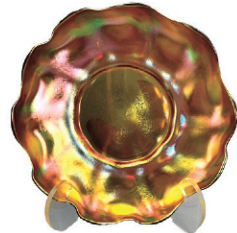

ONLINE AUCTION

Monday, June 24, 2024 • 7PM

Elizabeth owned the Old China Shop from 1943 to 1976 (see photos) that was located on Main Street in Clifton, NJ; after the shop closed the items were moved to her magnificent gingerbread home, also shown in photos. After Elizabeth's passing the home remained in the family. Now for the first time in decades these treasures will be offered to the public at auction with no reserves.

Daum Nancy carved vase, Tiffany glassware and sterling, Moser and Mt. Washington glass, William Schiller Caneware Taureen, J. Moigniez bronze pheasants, Early Canton tea pot, 1842 Jones & Walley Gypsy Jug, Ansonia Trianon bronze clock, FABULOUS 19th C Pair Antique Carved "Bone" Figures, Antique Carved "Bone" Asian Trinkets, Early paintings, French bronze dresser boxes, Early Export Chinese Tea Pot, A one-time find!!! An exceptionally preserved German silver religious icon with a shell body and glass and genuine gemstone additions. Has an impressed N mark for Bavarian Nuremberg in the pre-1800's style with an impressed 13 which is for the .812 purity in German marks.

Depicts a monk with a tankard and cup. Possibly genuine amethyst and a citrine type cut gemstones around the base and cabochons of colorful glass throughout the body. Stands 5.25 inches tall and complete it weighs 6.4 OZT including shell and gems.

Preview the auction by appointment, call 610-799-0808

Details & Terms available at www.tomhallauctions.com

Do you have Something to Sell? We Can Help. | Tom Hall Auctions, Inc. (AU-1734) | 610-799-0808 | info@tomhallauctions.com | 4644 PA Route 309, Schnecksville, PA 18078