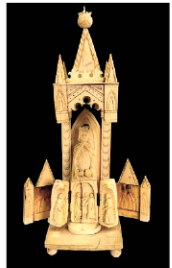

ONLINE AUCTION

Monday, June 24, 2024 • 7PM

Elizabeth owned the Old China Shop from 1943 to 1976 (see photos) that was located on Main Street in Clifton, NJ; after the shop closed the items were moved to her magnificent gingerbread home, also shown in photos. After Elizabeth's passing the home remained in the family. Now for the first time in decades these treasures will be offered to the public at auction with no reserves.

Daum Nancy carved vase, Tiffany glassware and sterling, Moser and Mt. Washington glass, William Schiller Caneware Taureen, J. Moigniez bronze pheasants, Early Canton tea pot, 1842 Jones & Walley Gypsy Jug, Ansonia Trianon bronze clock, FABULOUS 19th C Pair Antique Carved "Bone" Figures, Antique Carved "Bone" Asian Trinkets, Early paintings, French bronze dresser boxes, Early Export Chinese Tea Pot, A one-time find!!! An exceptionally preserved German silver religious icon with a shell body and glass and genuine gemstone additions. Has an impressed N mark for Bavarian Nuremberg in the pre-1800's style with an impressed 13 which is for the .812 purity in German marks.

Depicts a monk with a tankard and cup. Possibly genuine amethyst and a citrine type cut gemstones around the base and cabochons of colorful glass throughout the body. Stands 5.25 inches tall and complete it weighs 6.4 OZT including shell and gems.

Preview the auction by appointment, call 610-799-0808

Details & Terms available at www.tomhallauctions.com

Do you have Something to Sell? We Can Help. | Tom Hall Auctions, Inc. (AU-1734) | 610-799-0808 | info@tomhallauctions.com | 4644 PA Route 309, Schnecksville, PA 18078