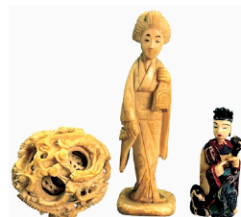

ONLINE AUCTION

Monday, June 24, 2024 • 7PM

Elizabeth owned the Old China Shop from 1943 to 1976 (see photos) that was located on Main Street in Clifton, NJ; after the shop closed the items were moved to her magnificent gingerbread home, also shown in photos. After Elizabeth's passing the home remained in the family. Now for the first time in decades these treasures will be offered to the public at auction with no reserves.

Daum Nancy carved vase, Tiffany glassware and sterling, Moser and Mt. Washington glass, William Schiller Caneware Taureen, J. Moigniez bronze pheasants, Early Canton tea pot, 1842 Jones & Walley Gypsy Jug, Ansonia Trianon bronze clock, FABULOUS 19th C Pair Antique Carved "Bone" Figures, Antique Carved "Bone" Asian Trinkets, Early paintings, French bronze dresser boxes, Early Export Chinese Tea Pot, A one-time find!!! An exceptionally preserved German silver religious icon with a shell body and glass and genuine gemstone additions. Has an impressed N mark for Bavarian Nuremberg in the pre-1800's style with an impressed 13 which is for the .812 purity in German marks.

Depicts a monk with a tankard and cup. Possibly genuine amethyst and a citrine type cut gemstones around the base and cabochons of colorful glass throughout the body. Stands 5.25 inches tall and complete it weighs 6.4 OZT including shell and gems.

Preview the auction by appointment, call 610-799-0808

Details & Terms available at www.tomhallauctions.com

Do you have Something to Sell? We Can Help. | Tom Hall Auctions, Inc. (AU-1734) | 610-799-0808 | info@tomhallauctions.com | 4644 PA Route 309, Schnecksville, PA 18078