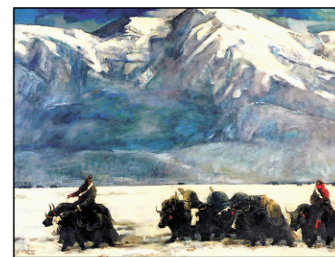

David Burluk, acrylic, 12 1/2" h.

Qing pottery censer, 20" h.

Ming, iron, 20"

Kapetanopoulos wood, 91" h.

Georg Jensen "Pyramid" sterling

G. Ventrillion 10" h.

Wang Kun oil, 35" h., 1 of 2

F. Zepherin oil