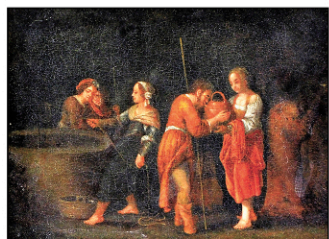

"Ivresse" Roche Bobois

Carlo Malnati signed exotic wood, 29" h. x 88" w.

Pietra dura, 24" diam.

14K and diamonds

Art Deco sterling set by Towle

Live edge coffee table, 60" l.

John Zan, 2 of 6

66" h. chrome arc; 1 of 7 Presser