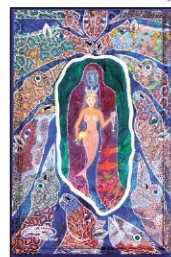

David Burluk, acrylic, 12 1/2" h.

Qing pottery censer, 20" h.

Ming, iron, 20"

Kapetanopoulos wood, 91" h.

Georg Jensen "Pyramid" sterling

G. Ventrillion 10" h.

Wang Kun oil, 35" h., 1 of 2

F. Zepherin oil