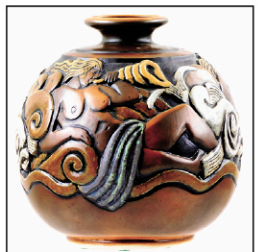

David Burluk, acrylic, 12 1/2" h.

Qing pottery censer, 20" h.

Ming, iron, 20"

Kapetanopoulos wood, 91" h.

Georg Jensen "Pyramid" sterling

G. Ventrillion 10" h.

Wang Kun oil, 35" h., 1 of 2

F. Zepherin oil