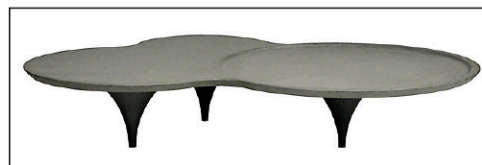

Gaetan Coulaud for Roche Bobois, 64" l.