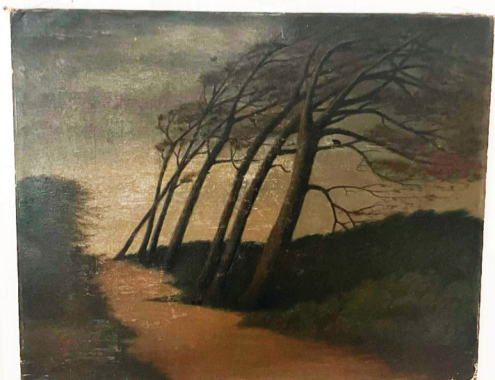

*Emily Lampert
Salisbury, MA.*