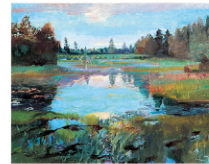

1142) One of Several Garzina Vitartaite Lithuanian Paintings