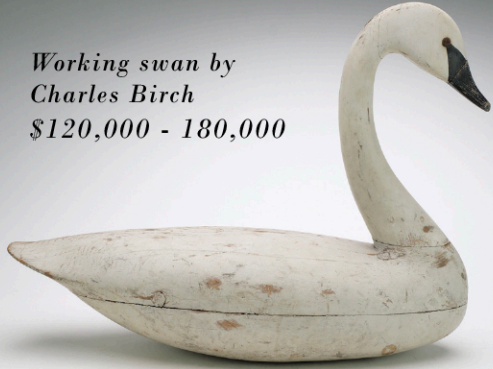

*Featuring an outstanding selection of  
carvings by A. Elmer Crowell*

*Top to Bottom*

- *Dust jacket style black bellied plover*  
(*\$100,000 - 150,000*)
- *Golden plover*  
(*\$20,000 - 30,000*)
- *Feeding yellowlegs*  
(*\$80,000 - 120,000*)
- *Black bellied plover*  
(*\$10,000 - 15,000*)
- *Decorative lesser yellowlegs*  
(*\$8,000 - 12,000*)
- *Early goldeneye*  
(*\$30,000 - 50,000*)
- *Widgeon hen*  
(*\$15,000 - 25,000*)
- *Feeding black duck*  
(*\$100,000 - 150,000*)
- *Greenwing teal*  
(*\$125,000 - 175,000*)

Turned head mallard hen  
by Robert Elliston  
\$60,000 - 90,000

Sleeping black duck by  
Charles E. "Shang" Wheeler  
\$50,000 - 80,000

Eider by Eben Weed Eaton  
\$30,000 - 50,000

Working swan by  
Charles Birch  
\$120,000 - 180,000

Red-breasted merganser  
by Harry V. Shourds  
\$40,000 - 60,000

Merganser by Captain  
Edwin Bachman  
\$100,000 - 150,000

Classic canvasback  
by Lee Dudley  
\$50,000 - 80,000

Standing pintail "ice  
duck" by Charles  
Schoenheider, Sr.  
\$80,000 - 120,000