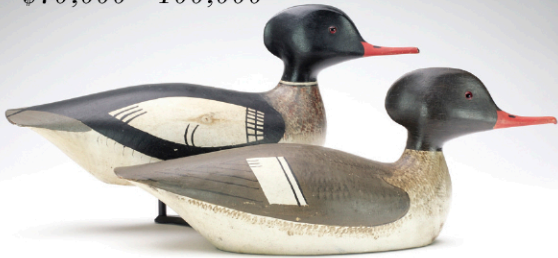

Rigmate pair of red-breasted
mergansers by George Boyd
$70,000 - 100,000