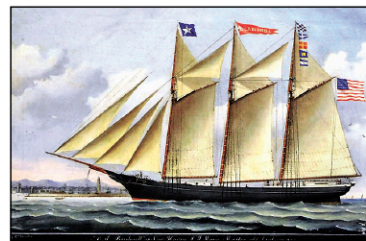

View catalog online as of July 12th at www.AuctionsAppraisers.com

Previews:

Friday, July 19th, 12-4 pm

Sunday, July 21st, 2-4 pm

Monday, July 22nd, 12-5pm

or by appointment.

PAINTINGS: Emile Albert Gruppe, Nicola Simbari (2), Luigi P Renault, Linda Nelson Stocks (3), Guy de Montlaur, Robert Emmet Owen, Jane Peterson, William Lester Stevens, Leo B. Blake (2), John R. Mackay, Lillian Burk Meeser, Larry Preston, George L. Nelson, Harry Ballinger, Continental & American miniature portraits (13), etc. **PRINTS:** Lithographs: Frank Stella, Roy Lichtenstein (3), Georges Braque (2), Joan Miro, Itzhak Tarkay, Alfredo Zalce, Richard Sargent, etc.; Etchings: John H. Twachtman, James Abbott McNeil Whistler, Circa 1800 etchings after Giovanni Benedetto Castiglione (2), Kerr Eby (4), Theo White, Joseph Hecht, etc. **JEWELRY:** Tiffany & Co. 14K gold cigarette case, 14K charm necklace, platinum & diamond wristwatch, Georg Jensen sterling "Silver Splash" bracelet and necklace & 1904-08 bracelet set with lapis lazuli with birds; 14K rings set with amethyst, pearl, diamond, sapphire cluster, citrine, aquamarine; 14K bracelets, cufflinks, stickpins, antique cameos, etc. **SILVER:** Flatware: Reed & Barton "Francis I" (74 pcs), S. Kirk & Sons "Old Maryland Engraved" (32 pcs), Carl Poul Petersen (10 pcs), Gorham "Cottage" (12 pcs), etc., other makers Tiffany & Co., Taxco, Christofle, T.M. Mattison, Gorham, Dominick & Haff, Whiting, Reed & Barton, Fisher, Webster, etc. **FURNITURE:** Eldred Wheeler Tiger maple extendable tilt-top dining table and dining chairs (6), Eldred Wheeler cherry queen tester bed, chest, tall chest, and pair single-drawer stands; Mastercraft by Bernhard Rohne inc. king canopy bed, bureau, wall mirror, pair small chests, amoire and coffee table; 18th C. carved lift top chest; 19th C. pair pew benches, tavern table, work table and painted blanket chests (2); 18th C. inlaid continental side chairs, Art Nouveau Pyrograph desk & chair, Hitchcock chest, 20th C. Renaissance style library table; 20th C. Tiger maple lowboy; Kittinger handkerchief table, etc. **AMERICANA:** George Washington cast iron "Dumb" stove, Friedrich Heyn carousel horse, mermaid figurehead form carving, early cow weathervane, stoneware leach jug inscribed 1718, life-size swan decoy, early rocking horse, Hubley doorstops (7), treenware, lusterware, early barrel, etc. **ASIAN:** Edo/Meiji pottery vase bearing an Avery Brundage Collection label, oil paintings by Li Shuji, Wang Kun and Lei Zhuhua, carved hardstone pendant, Japanese jardiniere 17 1/2" diam., metal and hardstone sculptures inc. (6) Buddha, and carved black-skin Tianhuang type stone, framed embroideries, carved wood wall panels, silver filigree and enamel boxes & figures (4), porcelain, small trunk, etc. **ORIENTAL RUGS:** Antique Persian Serapi/ Goravan 11' 9" x 13' 6" carpet; Antique Caucasian runners (2), Semi-antique Kerman, SW Persian and Caucasian Karabagh & other rugs. **SCULPTURE:** Paolo Soleri bronze, Javier M. & Victor Villareal bronze ballerinas (5), Hivo Van Teal lucite; terracotta bust, etc. **CERAMICS:** 12 Royal Doulton Tiffany plates, 12 Royal Vienna type, Ambrosius Lamm for Dresden teacup, softpaste fruit cooler, 65+ pc Haviland dinner service, Staffordshire & Volkstedt figures, Wedgwood Yale 47pcs, Delftware (7), Piliwite & Cie rabbit tureen, slipware loaf dish, Van Briggel Pottery, etc. **GLASS:** Laliq "Biches" (2), Galle cameo 6 3/8" h.; Steuben 6" h. bird figure, collection of cranberry opalescent cruets & other glassware (40+); cut crystal glassware (2 sets) and serving pieces, etc. **CLOCKS:** Welch perpetual calendar c. 1860, NY Time Recorder clock c. 1918, Scottish & Continental tall case clocks. **MISCELLANEOUS:** Vintage purses & accessories, Taos drums (3), coins & Franklin Mint, McKinley-Hobart political mechanical jugate bug pin, Steve Balkin photography featuring Andy Warhol, Robert Indiana, Terry Thomas, etc.