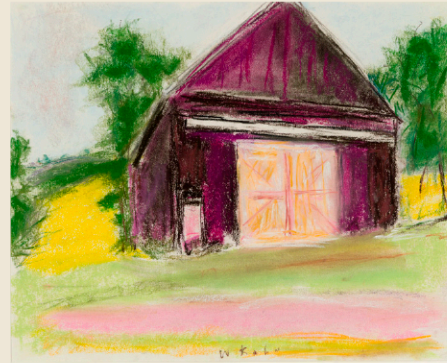

THE SUMMER 2024

International Fine Art Sale

Saturday, August 17th • 1:00pm

REGISTER TO BID AT
BARRIDOFF.COM/REGISTERTOBID

GERTRUDE FISKE *Turbat's Creek*
Oil on canvas, framed Signed and collector's labels on backing verso 20 1/2" x 27 1/8" actual, 30 1/4" x 37" framed \$15,000 - \$25,000

Highlights from the Upcoming Auction. Learn More at BARRIDOFF.COM

PABLO PICASSO *"Hibou"* A.R. 253 Ceramic
Inscribed "Edition Picasso" and "Ma-doura",
"Edition Picasso" and "Madoura Plein Feu"
stamps on underside Approx. 9 5/8" x 4 1/2"
x 7 1/4" actual \$5,000 - \$7,000

LATE 17TH CENTURY EUROPEAN SCHOOL *Ships at Port* Oil
on canvas, framed 25 3/8" x 42 1/8" actual, 30" x 46 7/8" framed
\$2,000 - \$4,000

WOLF KAHN *Barn* Pastel on paper, framed under glass
Signed l.c. 13 1/2" x 16 3/4" sight, 20 3/8" x 23 1/2" framed
\$6,000 - \$8,000

EDWARD WESTON *Shell*, 1927
Gelatin silver print, framed under glass
Titled, dated, stamped "Negative by Edward
Weston" and signed in pencil by
Cole Weston, the artist's son, on backing
verso 9 1/4" x 7 1/8" actual, 18" x 13
3/4" framed \$1,500 - \$2,500