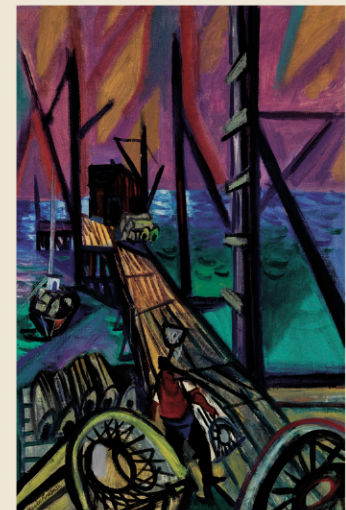

EDWARD WESTON *Shell*, 1927
Gelatin silver print, framed under glass
Titled, dated, stamped "Negative by Edward
Weston" and signed in pencil by
Cole Weston, the artist's son, on backing
verso 9 1/4" x 7 1/8" actual, 18" x 13
3/4" framed \$1,500 - \$2,500

10:00AM - 1:00PM

LOCATION

312 Gannett Dr.
South Portland, Maine

WILLIAM TROST RICHARDS
Crashing Surf, 1903 Oil on canvas,
framed Signed and dated l.r. 25 1/8" x
20 3/16" actual, 33 1/2" x 28 5/8"
framed \$12,000 - \$18,000

KATHERINE BRADFORD
Superman, M Shirt, 2014
Acrylic on wood construction,
unframed Signed and dated verso
16 3/16" x 11 5/16" x 2 1/2" actual
\$8,000 - \$12,000

MAURICE FREEDMAN *"Fisherman's Return"*
Oil on canvas, framed Signed l.l., titled on
stretcher verso 30" x 20" actual, 36" x 26"
framed \$8,000 - \$12,000

RALPH CAHOON *Hong Kong, Three
Miles* Oil on masonite, framed signed l.r.
16" x 20" actual \$8,000 - \$12,000

ALFRED CHADBOURN
"Marginal Way - Portland" 1979
Oil on canvas, framed Signed l.l.,
signed, titled, dated and Barridoff
label on stretcher verso 12" x 16"
actual 13 3/16" x 17 1/8" framed
\$1,500 - \$2,500