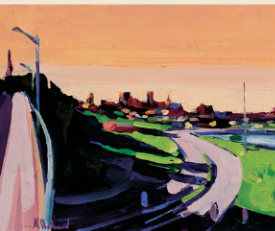

ALFRED CHADBOURN
"Marginal Way - Portland" 1979
Oil on canvas, framed Signed l.l.,
signed, titled, dated and Barridoff
label on stretcher verso 12" x 16"
actual 13 3/16" x 17 1/8" framed
$1,500 - $2,500