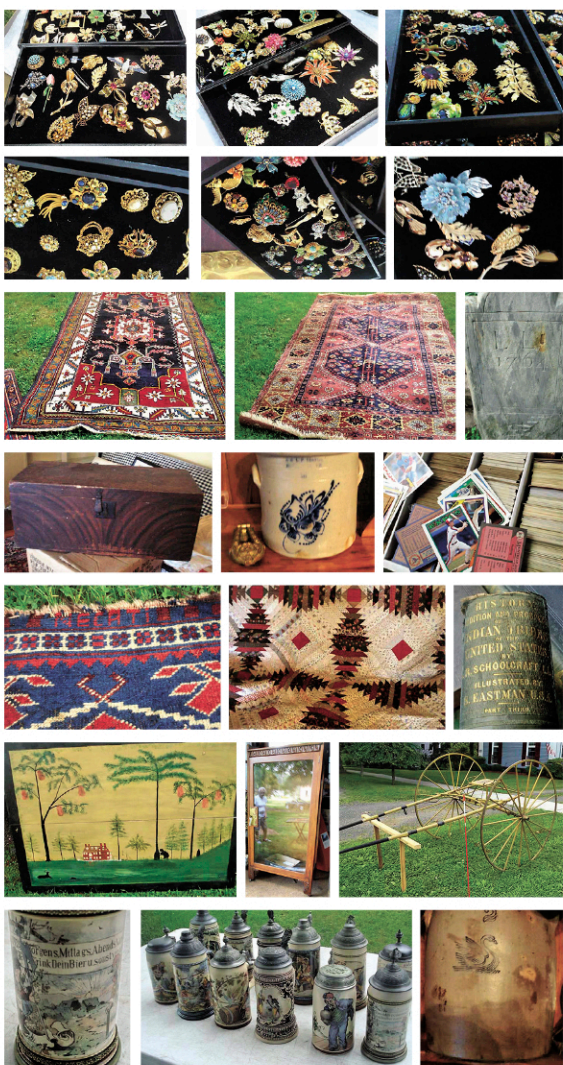

Partial listing: Unusual antique 6 board pt. chest w/hearts, house, pinwheels (attributed to Peter Hunt), other 6 board chests, ass. Sizes, w/tills, oak glass door cabinet w/fancy molding & splash back, lift top commodes, server-long w/3 drawers & shelf at bottom, pie safe w/pierced tin doors & 2 drawers at top, 1831's 1 drawer blanket chest, tall Penn. Double door & 2 drawer at top chest, pine 1 door cabinet, oak book cases, oval dining table - 4 pad feet - Drew, stands include 1 drawer w/New York legs, 1 drawer w/gallery, bird cage tip table, oval stand, set 4 green stenciled Hitchcock chairs, 3 arm chairs - Nickels & Stone, small bench & other small pieces of furniture, Misc. quantity of cut glass - bowls, vases, cures, etc., decanters, lg punch bowl w/cups, collection of pattern glass goblets, hand painted china, Waterford stemware, Cambridge glass, cups & saucers, lg. collection - over 70 steins & bottles including lg. German w/embossed figures, Metlack, Geschutzt & other names, Royal Doulton Penguin bottle, Jim Beam elephant & donkey bottles & other figure bottles, tall showcase, counter show case & Long counter showcases, wood marbles, oil cloth doll, 3 sm. sewing machines w/boxes, sewing items, Steiff dog, bear, antique quilts, pineapple pattern, poinsettia, wedding ring & more, Antique quilt box, grained box on feet, sm. Trunk/boxes, crock w/blue E-LP Norton #3, gardener stone ware #2 w/swan (X) decorated xmas items, coin spoons, tin foot warmer, some silver plate, mirrors - 2 pt, OG, Curly maple, lamps, set 3 volumes of Indian Tribes of the United States - R School Craft LLD - JSS by S. Eastman USA Captain of the US Army 1845 - 1857, baseball cards, framed needlework - Eveline C. Smith, Mary Jane Crawford & others, pts. On velvet, Cromo-horse & wagon & other art work, Rugs - Antique Oriental rugs, cement garden items, patio table & benches.