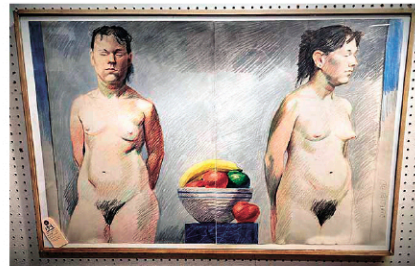

Sampling Og Large Coll African Masks

Sampling Coll Cambodian Khmer Bronzes & Pottery Incl 49" Bronze Prajnaparamita & 32" Stoneware Vessel

17th/18thc 2-Door Carved & Inlaid Continental Cabinet

Sampling Of 30's Carved Upholstered Furn

Diptych Oil Pastel Drawing Sgnd Beard (Mark) '84 Paris

Sampling Of Indo Furn & Items

FURN: **VICT:** 2Pc Walnut Bed Set - Bed 6'10"H x 59.5"W w/ Matching Marble Top 3-Drawer Dresser, Thonet Bentwood Cradle On Stand, English Mahog 3-Door Armoire, Walnut Marble Top Step Down Dresser, 2 Walnut Marble Top Tables, Walnut Marble Top 1-Drawer Over 1-Door End Stand, Walnut Marble Top 3-Drawer Chest, Walnut 3-Drawer Chest, Walnut Marble Top 1-Drawer Over 2-Door Cabinet, Bradley & Hubbard Alabaster Top Brass 2-Tier Stand & 2-Tier Stand, Walnut Sewing Stand, 7pc Walnut MOP Inlay Parlor Set Etc... **PERIOD:** 17th/18thC Carved & Inlaid 2-Door Continental Armoire 6'5"H x 55.5"W x 28"D, Empire Chests and Tables, Prim Dry Sink, 18th/19thC Marquetry Desk, etc... **OAK:** Great Stick & Ball Shaving Stand, Carved Hall Stand, 3-Section Stackable w/2 Of The Sections Having Sliding Doors, 6'3"H x 33"W x 14"D, 3-Section Stackable W/Sliding Doors 7'8"H x 37"W x 12"D, 5-Section Stackable 5'8"Hx25.5"Wx11.5"D, 5-Drawer Dresser, Curved Glass China Cabinet, China Cabinet, Limbert Side Chair, c1915 Linen Fold & Foliate Carved 1-Drawer Over 2-Door Cabinet, Brunswick Arts & Crafts Style Billiards Table, Simplex Time Recorder Co Clock, etc...