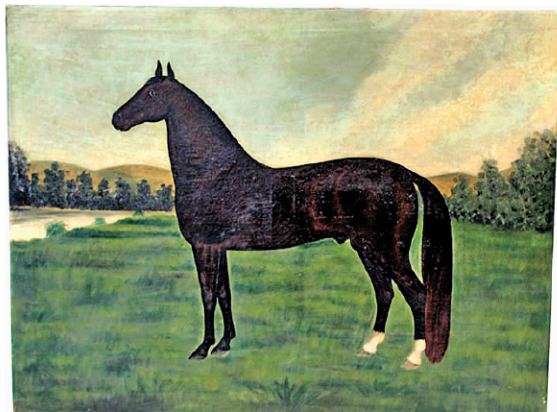

Flying Pig Auctions next online auction is as diverse & eclectic as we've ever had! At the nucleus of this sale is the contents of a fantastic French chateau from Westerly, RI that was once featured in "The Architectural Record" in April 1927. The home was filled with late 18th/early 19thC carved French Country furniture plus European & American antique accessories and artwork. We are also concluding our collection of the octogenarians from Rhinebeck, NY which also included antique French furniture but spanned through the time periods all the way up to Mid Century Modern! A very eclectic collection! Other estates/collections incl a Staffordshire collection of platters, blue & white Historical plates, teapots & other vessels, etc! Great Masonic collection; Large collection of decoys; Antique Toys incl tin wind-up plus early stuffed Mickey & Minnie by Merrythought; Country primitive incl apothecary chest, pantry boxes, baskets, buckets and more; Weathervanes; Carved garden sculpture in stone & cast iron; Fine Art incl a wonderful horse portrait of Hambletonian plus bronze sculpture; Textiles incl Hooked & Penny rugs, Oriental Rugs, Samplers & Family Register; Wooden painted signs; Artwork incl portraits & beautiful scenic paintings; Art Pottery in signed Van Briggle; Mirrors; Chairs in sets & singles; Lighting; Copper incl pots & buckets; fireplace related; And so much more!

Fantastic Folk Art o/c horse portrait of Hambletonian, a foundation sire of the Standardbred horse breed, also known as the "Father of the American Trotter."

Folk Art horse related items incl this wooden painted horse & rider plus a horse windmill weight w rare long tail

Group of 3 19thC bronze horse sculptures by Pierre Jules (PJ) Mene

Great folk art carved painted antique Pilot House Eagle from Marblehead, MA

Wonderful antique carved stone garden figure of Pan from the Westerly, RI estate