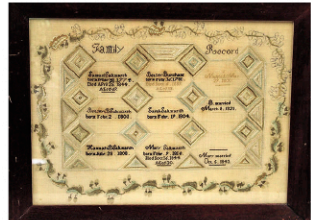

Saltmarsh Family Register from Goffstown, NH 1844 and more from Goffstown in an 1825 sampler (not shown)