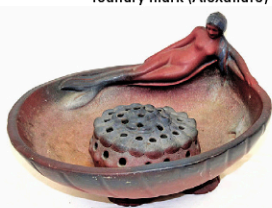

19th cast iron sculpture of a child with wheat & sickle with A. Durenne Paris foundry mark (Alexandre)

Wonderful late 18thC/early 19thC French Country furniture incl this carved dough bin

Wonderful late 18thC/early 19thC French Country furniture incl a near pair of carved walnut buffets

Large collection of over 50 pcs of Staffordshire – showing just a sample of the platters plus blue & white Historical plates

Nice collection of antique toys incl tin wind ups plus an early stuffed Mickey & Minnie Mouse by Merrythought