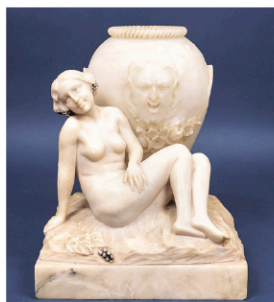

Art Nouveau

Bradley & Hubbard

Handel

Edward Miller Co.

Western theme

Italian alabaster

French icicle chandelier

Italian marble top