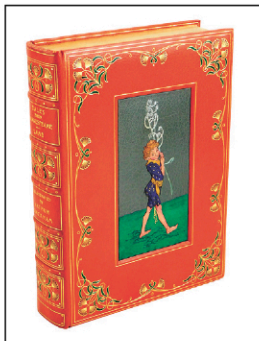

Chivers, Rackham (illus)

c. 1800 Spanish Colonial, 39" h

17th C. Dutch oil, 16" h.

Lebolt stlg, 277 pcs including 16pc place setting for 12

25+ Fore-edge books, other important signed, limited edition, etc. from Desmond Estate