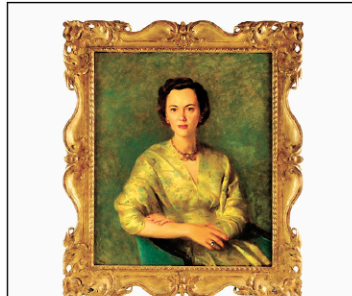

Regency, mahogany, 27" h.

U.S. coll.

Carlo Malnati signed, 58" dia.

J. Torney, oil, 36" h.

P. Tereszczuk 13" h.

S.L. Clemens signed

1 of 4 Koch; 18th C. English

100+ Estate Toys inc. Marx, Arcade Lionel, Lehmann, Shuco, etc.