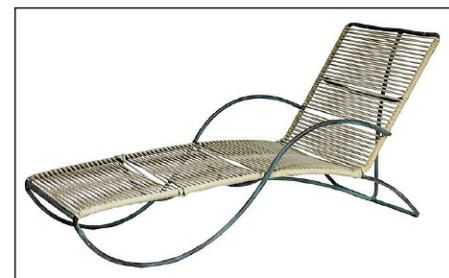

G. Jensen stlg "Mathilda"

Hollowware including Jensen, Tiffany

Jensen "Snail" & other unusual

1853 English sterling by Smith & Nicholson, 15" l.

Walter Lamb for Brown Jordan inc: pair "S" chaise lounges, three "Sleigh" chairs, flat long bench & three side chairs