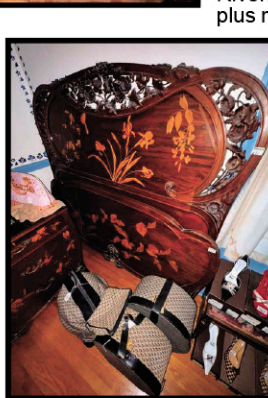

▶▶ **Auctioning Sunday, Oct. 13, 10 AM OnSite Live & Online @ LiveAuctioneers.com-to include-Furniture:** Art Nouveau Louis Majorelle Marquetry inlaid Bedroom set w/Canopy Bed, dresser w/mirror, vanity w/mirror & chair; Louis Majorelle inlaid parlor table, Queen Anne style highboy w/Rattan front, Tramp Art Childs dresser w/mirror, Tiger Maple & Cherry Empire Butler's desk, 1700's wooden works Grandfather clock, Cherry night stand, Cherry & Tiger Maple poster bed, Cherry chest of drawers, Victorian lift top storage box, Marquetry inlaid rocker, Cherry 6 board blanket chest, Flaming Birch Queen Anne highboy, Tiger Maple low poster bed, Cherry top w/Tiger Maple legs stand, Bird's-eye door leaf stand w/Tiger Maple drawer, Tiger Maple poster canopy bed, 1880's Mahogany Veneer Kidney shape vanity w/3 mirrors, Shaker style 1 drw. Stand, patio couch & chair, coffee & end table set, Hepplewhite Cherry graduated drw. Dresser, Cherry 9 pane glass top door & 2 lower panel dr. corner cabinet; Cherry pencil post poster bed; Cherry reeded leg Tiger Maple front stand, Tiger Maple dolls bed, 2 Early 6 board blanket chest; 36 drawer store cabinet; **Authentic Louis Vuitton Collection:** Early LV 20th Century Trunk-180848; Vintage LV steamer trunk-#740669; 2 LV Alzer 80 Suitcases w/black LV protective cover; 2 LV Alzer 75 Suitcases w/black LV protective cover; 2 LV Alzer 790 Suitcases, 2 LV Alzer 60 Suitcases w/black LV protective cover; LV Cotteville 45 case & LV Cotteville 40 case; LV Jewelry case M47120; LV Man's briefcase M53020, LV Beauty case M21822; 2 LV Graffiti speedy bags; 100 LV Ladies Shoes-most never worn or like new; 2 LV President Briefcases; LV Boite Falcon Train case; LV Hat case Boite Chapeau-Made by French Co. under special; 4 LV Shoulder makeup bag Train case; Early LV Collar & Cuff Horseshoe shaped box, LV Black Epi Cannes M48037-9; 3 LV Golf club bags; 2 LV Blue Epi Cannes M48037-9; 2 LV Red Epi Cannes M48037-9; 2 LV Tassili Epi Cannes M48037-9; Also Auctioning: Vintage Goyard Paris steamer wardrobe Trunk 233; 2 Goyard round traveling hat boxes; E. Goyard Expandable travel Bag 9; Goyard Paris Zippered Toletry travel bag; Antique E. Goyard Paris Trunk, Vintage E. Goyard Paris cosmetic case; 4 Halliburton Aluminum suitcases, Halliburton Train case; Young Brother Broadway Top hat in Leather traveling case; **Stained Glass windows:** Set of 5 Stained glass windows from the old St. Paul's Catholic church, Black River, NY, Stained Glass of Christ & The Little Children from Marie Regina College, Syracuse, NY-36" w x 80" h in Oak shadow box frame w/Opaque Acrylic behind for support of the leaded glass window; **Collectibles; Books;** Bringing up Father by Geo McManus books; Villages and Towns of Broome Co.; Johnsons Natural History-2 Vol.; Onondaga Centinell-2 Vol; Cayuga Co-2 Vol; St. Lawrence, NY book; Forts & Firesides of Mohawk Co.; **Coverlets; Instruments; Paintings:** Sgn. Michael Keane Painting "Morris Island Evening Calm"; Sgn. Michael Keane Painting "Salt Grass and Cays" 1988; Sgn. James G. Tyler oil on canvas; "Provisioning the Ship in Rough Seas" Sgn. James G. Tyler oil on canvas; Lighthouse & crashing waves w/sailboat; Sgn. James G. Tyler oil of 2 Sailboats onshore; Bird's-eye view of Centennial Buildings & Grounds Philadelphia 1876; Oil Painting Sgn. Mildred Burgess "Night"; Oil Painting Sgn. WS Powell 1940 Harbor scene, Sgn. Picasso "Bouquet" lithograph; Sgn. R.G. Service painting of Tibbetts Point Lighthouse-Cape Vincent, NY; Sgn. J.G. Tyler (James Gale Tyler) Babbling Brook pastel; J.G. Tyler "Ship in the Night"; Sgn. Albert SZ Nemethy Oil Painting-The Ship Machear ice breaking ship on the Hudson River; Painting of Chrysanthemum by W.R. Willets; Watercolor on paper Sgn. Sorrento; Carriage making William B. Kirk poster framed; plus much more!

Bidding @ liveauctioneers.com!

Brzostek's
AUCTION SERVICE INC.

www.brzostek.com

80 Smokey Hollow Road
Baldwinsville, NY 13027
1-800-562-0660

Terms on Personal Property: Bidding at the Live Onsite Auction: 1.) Full Payment due day of Auction by Cash, Visa, MasterCard, Discover or Debit Cards. Checks w/Bank Letter of Guarantee. 2.) 15% Buyer's premium will be added to the final bid to obtain the Total Purchase price. 3.) All items sold in "AS IS" condition. 4.) Subject to errors and omissions. A driver's license is required to obtain a bidding number. All statements made day of auction take precedence over printed material. 5.) All sales are subject to NYS Sales Tax of 8.75%.

Bidding online via LiveAuctioneers for Personal Property only: 1.) Full payment is due day of Auction. Upon being announced "sold" by the Auctioneer, the Total Purchase price is due from the Purchaser and will be immediately charged to a valid credit card (Visa, MasterCard, Discover) or Debit Card. 2.) A 20% Buyer's Premium will be added to the final bid to obtain the Total Purchase price. 3.) All items are sold in "AS IS" condition. 4.) Subject to errors and omissions. You must register on the liveauctioneers.com website and meet their criteria to obtain an online bidding number. All statements made on the day of auction take precedence over printed material. 5.) All sales are subject to NYS Sales Tax of 8.75%.