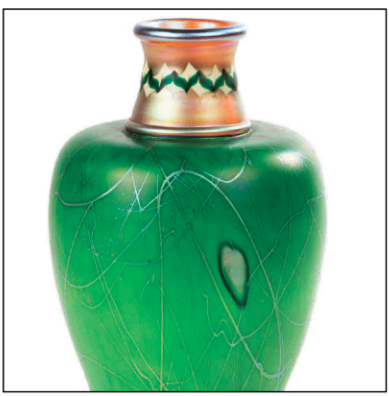

Herman Ottomar Herzog (1832-1932)  
Est. \$3,000-\$5,000

Wolf Kahn (1927-2020) *Entering Stage Right*  
Est. \$3,000-\$5,000

Antoine Blanchard (1910-1988) *Paris At Dusk*  
Est. \$5,000-\$8,000

Rare Emile Galle (1846-1904) *Poppy Vase*  
Est. 5,000-\$8,000