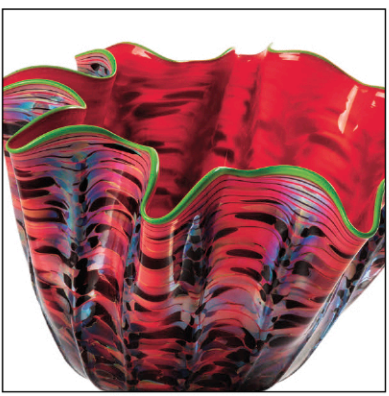

Herman Ottomar Herzog (1832-1932)  
Est. \$3,000-\$5,000

Wolf Kahn (1927-2020) *Entering Stage Right*  
Est. \$3,000-\$5,000

Antoine Blanchard (1910-1988) *Paris At Dusk*  
Est. \$5,000-\$8,000

Rare Emile Galle (1846-1904) *Poppy Vase*  
Est. 5,000-\$8,000

Fine & Rare Green Steuben *Aurene Decorated Vase (over 100 lots)*  
Est. \$2,000-\$4,000

Dale Chihuly (b. 1941) *Shell Form*  
Est. \$1,500-\$2,500

Alexander Calder (1898-1976) *Brooch*  
Est. \$20,000-\$40,000