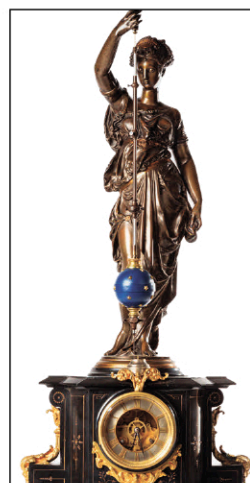

19th Century Rooster Weathervain  
Est. \$3,000-\$5,000

Fine & Rare Neo-Grec Bedroom Suite, attributed to Gustave Herter (1830 - 1898)  
Est. \$15,000-\$25,000

Wurlitzer Military Band Organ  
Est. \$5,000-\$8,000

Ithaca Skeleton Clock  
Est. 5,000-\$8,000

Rare Ithaca, Cornell Model  
Est. \$5,000-\$8,000

Eugene Farcot (1830-1896)  
Est. \$7,000-\$10,000

Rare Northwest Coast Tallcase  
Est. \$8,000-\$12,000