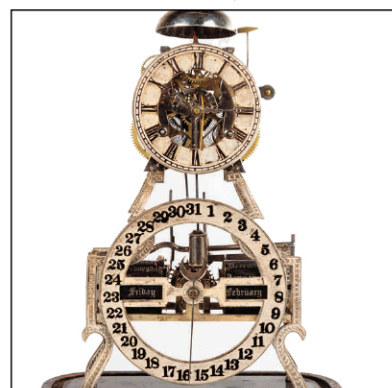

William Aiken Walker (1838-1921)  
Est. \$4,000-\$6,000

Emmanuele Costa (1875-1959) "Charity"  
Est. \$1,000-\$1,500

Attributed to Philip Boss, Family Portrait  
Est. \$3,000-\$5,000

Rare Native American Pima Figural Tray  
Est. \$700-\$1,000

Ithaca Skeleton Clock  
Est. 5,000-\$8,000

Rare Ithaca, Cornell Model  
Est. \$5,000-\$8,000

Eugene Farcot (1830-1896)  
Est. \$7,000-\$10,000

Rare Northwest Coast Tallcase  
Est. \$8,000-\$12,000