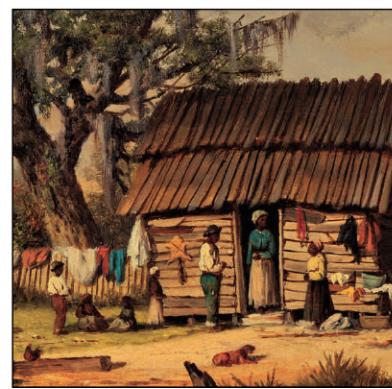

Chinese Kesi Blue Silk Court Robe  
Est. \$2,000-\$4,000

John Ladd Liverpool Pitcher (one of five lots)  
Est. \$700-\$1,000

George P. Flagg Stoneware Gemmel  
Est. \$2,000-\$4,000

American Embroidered Quilt, 1848  
Est. \$3,000-\$5,000

William Aiken Walker (1838-1921)  
Est. \$4,000-\$6,000

Emmanuele Costa (1875-1959) "Charity"  
Est. \$1,000-\$1,500

Attributed to Philip Boss, Family Portrait  
Est. \$3,000-\$5,000

Rare Native American Pima Figural Tray  
Est. \$700-\$1,000