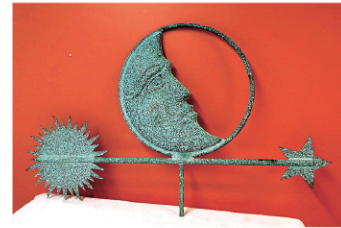

Ando Hiroshige

Teddy Bear

Neon Light

Bronze

Weathervane

Pestle

Relief by Robert Kraus

Christmas Bulbs