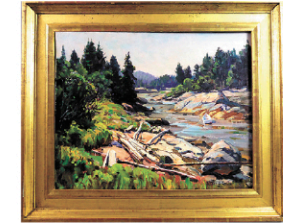

2006 BMW 330CI Convertible w/26k Miles

Folk art paintings

Thomas Benton lithographs

China Trade paintings

Antique binnacle

Pair superb Chinese temple vases

Large diamond solitaire

Thomas Curtin painting

Conn. tall clock

Attr. Simon Willard

Fine antique long guns

Over 80 lots of silver!

Japanese swords

2 Leonard's maple queen beds

Inlaid Moroccan game table

Fine period furniture