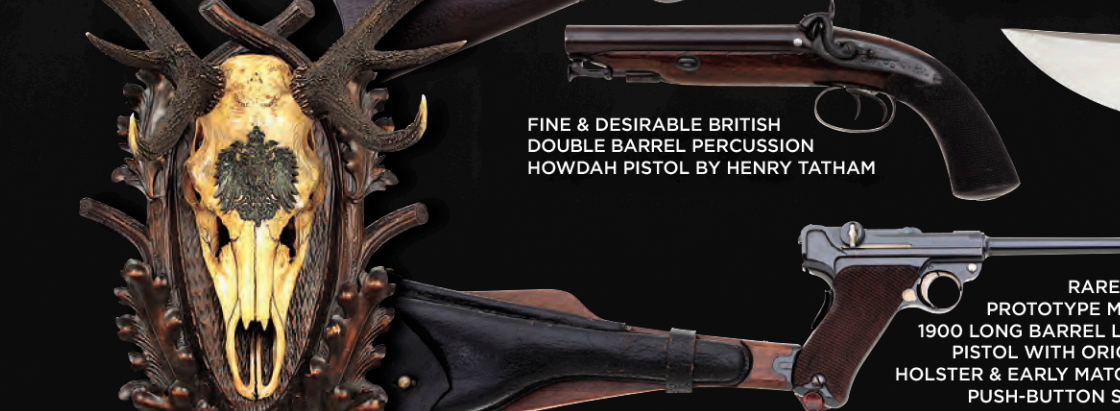

EXCEPTIONAL CASED, ENGRAVED AND GOLD & SILVER-PLATED COLT MODEL 1860 ARMY SHOOTING PRIZE REVOLVER

ANGELO BEE ENGRAVED & GOLD INLAID WINCHESTER MODEL 42 SLIDE ACTION SHOTGUN TWO BARREL SET W/ FINE PREST GUN CASE

SUPERB CASED TAKEDOWN MARLIN BALLARD SCHOYEN MUZZLE LOADING SCHUETZEN RIFLE

STUNNING FACTORY ENGRAVED SAVAGE MODEL 1899 LEADER GRADE SHORT RIFLE

LOVELY BALL REPEATING CIVIL WAR CARBINE BY E.G. LAMSON & CO.

ULTRA-RARE AND FINE EARLY SCAGEL LARGE CAMP KNIFE

FINE & DESIRABLE BRITISH DOUBLE BARREL PERCUSSION HOWDAH PISTOL BY HENRY TATHAM

RARE DWM PROTOTYPE MODEL 1900 LONG BARREL LUGER PISTOL WITH ORIGINAL HOLSTER & EARLY MATCHING PUSH-BUTTON STOCK