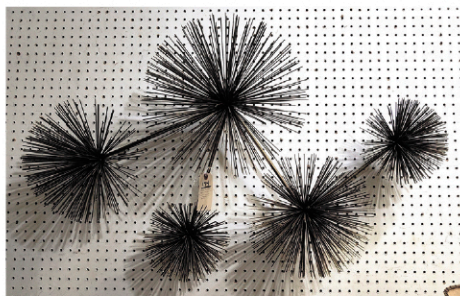

1 of 2 Sculptures by Curtis Jere - Lot 174