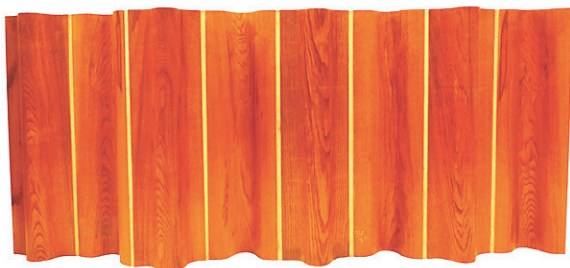

Large 19th c Bull Weathervane

French Gold Enamel Box, minor damage

15th/16th century

Pair large cast iron lions

R.S. Dunning

Fantechi, 6 plates

Charles and Ray Eames for Herman Miller

Sailor Valentines

Gorham Narragansett

Taino Collection

Psychedelic Rock poster collection

Bergmann bronze rooster

WWI poster collection

Peter Schlesinger vase

Highlights: Fine Art, Scrimshaw, Sailors Valentines, Tiffany & Gorham sterling and enamel, large 19th c bull weathervane, large Bergmann bronze rooster, Louis Vuitton trunks, jewelry, gold & silver coins, ancient furniture to mid-century, Oriental rugs, Taino, stoneware collection, French copper cookware, garden items, WWI War poster collection, Psychedelic Rock poster collection, export porcelain, early maps, nautical charts, Western photography, Steamship lithographs