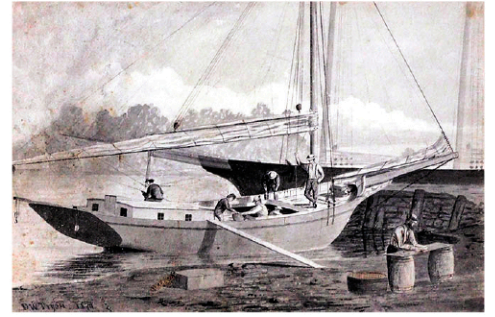

Dwight Tryon