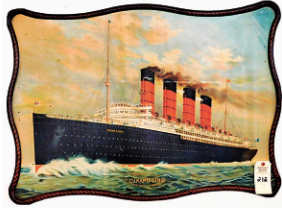

Super Advertising incl. this Lg. Metal Sign for "Cunard Line" NY - Liverpool