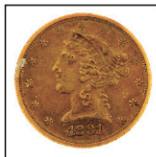

A. Fisher oil

International "Royal Danish"

Rado 3 ct; 18K & diamonds

J. Robinson; Williamsburg Steiff

1881 EF

Baccarat "Capri/Optic"

Christian Dior, Gucci, Chanel, Prada, Saks, also Hermes, D&G, Burberry, etc.

Dwarf, 43" h.

Linda N. Stocks, 1 of 2

17th C. carved oak

Chloe, C. Birgensen mink, C. Rowley, Chanel, also Loro Piana, Prada, Gucci, Armani, Lauren, Oscar, etc.

Wilson & Son 1855

1999 Steinway Model B,
Kewazinga Bubinga wood case