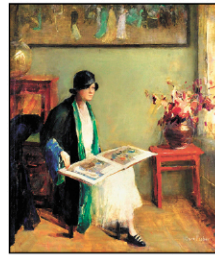

A. Fisher oil