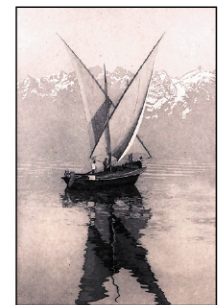

Chanel

Newcomb

Lalique Vibrations

Vuitton & others

Albers 1970 screenprint,
other Contemporary oil, prints

American prints: S. Wengenroth (8), John T. Arms (6), Y. Soderberg (4), Karfiol, T. Nason (5), Eby, Lucioni, etc.

Custom Leonard queen

Tiger maple, 70" h.

Iranian signed silk, 4' x 6'

TERMS: IN-PERSON AUCTION AUDIENCE
Auction begins at 5:30 PM. In addition to live bidding. Winter Associates will accept absentee and phone bids with a 23% Buyer's Premium and live online bidding will be available on Invaluable.com and Liveauctioneers.com with a 28% Buyer's Premium. A 3% discount is available to buyers with cash and approved checks. After the auction, pickup will be by appointment only, please email us at Info@AuctionsAppraisers.com or call ahead and we will do our best to accommodate you