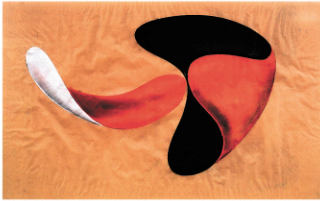

1250) Jose de Rivera Pastel