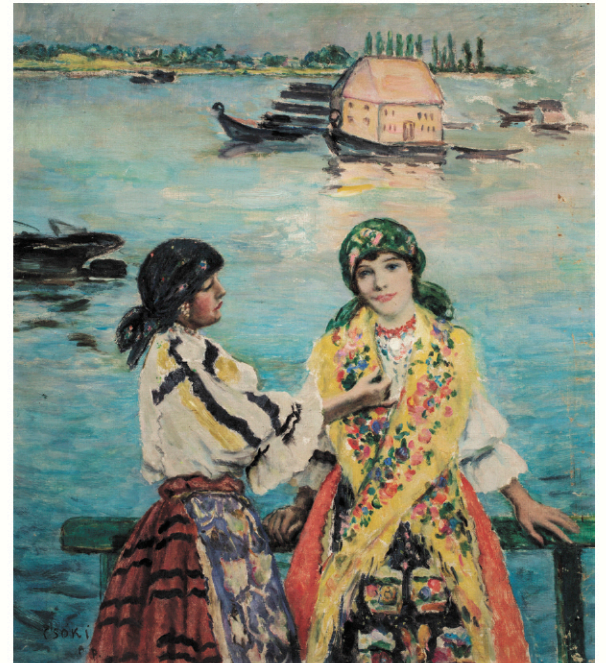

9

1. A Philip Moulthrop Leopard Maple 'Astro Bowl'. 2. A rare and exceptionally fine robin's egg glazed hu-form vase, seal mark and period of Yongzheng.

10

11

12

3. A jadeite bead necklace. 4. A Chinese white jade landscape carving. 5. Sidney Gordin, *Untitled (White Waves)*, painted wood assemblage, 28.5" x 19.5". 6. A pair of 'A Grade' jadeite and platinum earrings. 7. A Chinese famille rose 'landscape' porcelain plaque by Zhang Zhitang. 8. A Chinese blue and white vase attributed to Wang Bu. 9. István Csók, *Young Women by the Danube*, oil on canvas, 29" x 25.75". 10. A ruby and diamond platinum ring. 11. A Patek Philippe stainless steel Nautilus wristwatch. 12. A collection of Otto Heino porcelain vases.