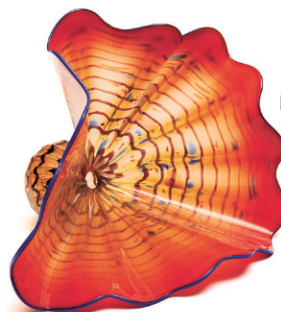

"Circus Tent"
Winter Fine Auction
Estimate: \$3,000 / 5,000

James Lovera Studio Pottery Red Inverted Conical Vase.

Gallery Auction
Estimate: \$400 / 700

Chinese Jeweled Dore Bronze Scepter.

Gallery Auction
Estimate: \$600 / 800

Lavin Diamond, 18k Yellow Gold Jewelry Suite.

Winter Fine Auction
Estimate: \$8,000 / 12,000

Dale Chihuly Art Glass Orange Persian.

Winter Fine Auction
Estimate: \$3,000 / 5,000

Philip Moulthrop Turned Weeping Cherry Low Bowl.